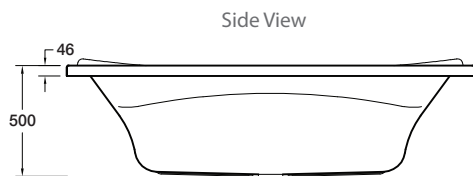

Sierra™ Rectangular Bath (2 Person)

With a central waste outlet, integral back and arm rests at both ends, the Sierra Rectangular Bath is ideally the widest, longest and deepest bath in the Englefield range for extra indulgence for two.

Note: Waste as illustrated not included.

- Colour/Finish** White
- Material** Duracryl® Acrylic
- Upstand** 12.5mm upstand for watertightness
- Optional Accessories** Flat Pack Timber Frame
Englefield Pillow (Charcoal)

Size	External Dimensions (mm)			Internal Dimensions (mm)			Volume (L)
	Length	Width	Depth	Max Bathing Depth	Seating Base Width	Base Length	Full Capacity
1850 x 950mm	1850	950	500	465	525	1270	430

Product	1850 x 950mm
Bath	11197A-0
Flat Pack Timber Frame	1161731
Englefield Pillow (Charcoal)	11205A-58