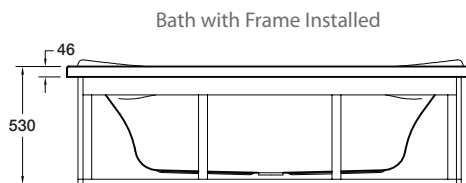

Sierra™ Rectangular Bath (2 Person)

With a central waste outlet, integral back and arm rests at both ends, the Sierra Rectangular Bath is ideally the widest, longest and deepest bath in the Englefield range for extra indulgence for two.

Note: Waste as illustrated not included.

- Colour/Finish** White
- Material** Duracryl® Acrylic
- Upstand** 12.5mm upstand for watertightness
- Optional Accessories** Flat Pack Timber Frame
Englefield Pillow (Charcoal)

Size	External Dimensions (mm)			Internal Dimensions (mm)			Volume (L)
	Length	Width	Depth	Max Bathing Depth	Seating Base Width	Base Length	Full Capacity
1850 x 950mm	1850	950	500	465	525	1270	430

Product	1850 x 950mm
Bath	11197A-0
Flat Pack Timber Frame	1161731
Englefield Pillow (Charcoal)	11205A-58