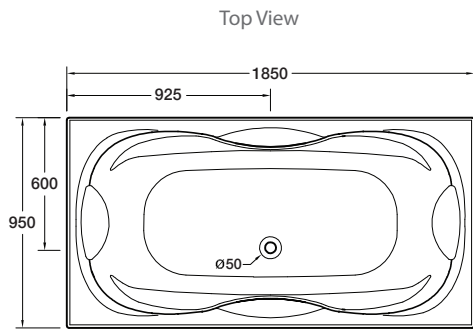

Sierra™ Rectangular Bath (2 Person)

With a central waste outlet, integral back and arm rests at both ends, the Sierra Rectangular Bath is ideally the widest, longest and deepest bath in the Englefield range for extra indulgence for two.

Size	External Dimensions (mm)			Internal Dimensions (mm)			Volume (L)
	Length	Width	Depth	Max Bathing Depth	Seating Base Width	Base Length	Full Capacity
1850 x 950mm	1850	950	500	465	525	1270	430

Product	1850 x 950mm
Bath	11197A-0
Flat Pack Timber Frame	1161731
Englefield Pillow (Charcoal)	11205A-58