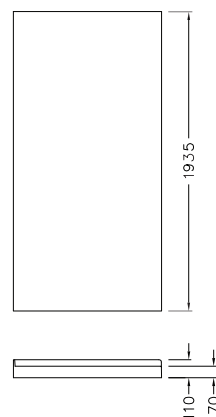

Note: Tapware and accessories illustrated in photography are not included. Wall not included in tile option.

Shower Options

Size: 1200mm x 900mm.

Wall: Corner contour, flat or tile option.

Tray: Centre waste with LH or RH installation options.

Optional Accessories

Hi-Flow trap.

Shower Height

2005mm including tray.

1200 x 900 (LH hinge)

1200 x 900 (RH hinge)

Front View (Generic)

Product Codes: 1200mm x 900mm		
Metallic Frame	Centre Waste (Right Hand Hinge)	Centre Waste (Left Hand Hinge)
Corner Contour Wall	98890A-0	98887A-0
Flat Wall	98889A-0	98886A-0
Tile Wall	98991A-0	98888A-0

Trusted in New Zealand Since 1982

New Zealand

133 Diana Drive, Glenfield, Auckland, New Zealand

PO Box 100-146 NSMC, Auckland, 0745

Ph: 0800 100 382 Fax: 0800 66 44 88

www.Englefield.co.nz

All measurements shown are in millimetres.

Sizes are approximate.

Sep 2014
1243839-A04-A