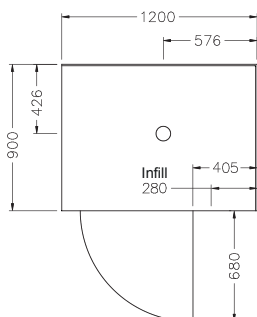

Note: Tapware and accessories illustrated in photography are not included. Wall not included in tile option.

Shower Options

Size: 1200mm x 900mm.

Wall: Corner contour, flat or tile option.

Tray: Centre waste with LH or RH installation options.

Optional Accessories

Hi-Flow trap.

Shower Height

2005mm including tray.

1200 x 900 (LH hinge)

1200 x 900 (RH hinge)

Front View (Generic)

Product Codes: 1200mm x 900mm		
Metallic Frame	Centre Waste (Right Hand Hinge)	Centre Waste (Left Hand Hinge)
Corner Contour Wall	98890A-0	98887A-0
Flat Wall	98889A-0	98886A-0
Tile Wall	98991A-0	98888A-0

Sizes are approximate.

Sep 2014
1243839-A04-A