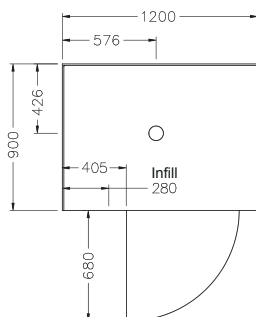

Note: Tapware and accessories illustrated in photography are not included. Wall not included in tile option.

Shower Options

Size: 1200mm x 900mm.

Wall: Corner contour, flat or tile option.

Tray: Centre waste with LH or RH installation options.

Optional Accessories

Hi-Flow trap.

Shower Height

2005mm including tray.

1200 x 900 (LH hinge)

1200 x 900 (RH hinge)

Front View (Generic)

Product Codes: 1200mm x 900mm		
Metallic Frame	Centre Waste (Right Hand Hinge)	Centre Waste (Left Hand Hinge)
Corner Contour Wall	98890A-0	98887A-0
Flat Wall	98889A-0	98886A-0
Tile Wall	98991A-0	98888A-0

Trusted in New Zealand Since 1982

New Zealand

133 Diana Drive, Glenfield, Auckland, New Zealand

PO Box 100-146 NSMC, Auckland, 0745

Ph: 0800 100 382 Fax: 0800 66 44 88

www.Englefield.co.nz

All measurements shown are in millimetres.

Sizes are approximate.

Sep 2014
1243839-A04-A