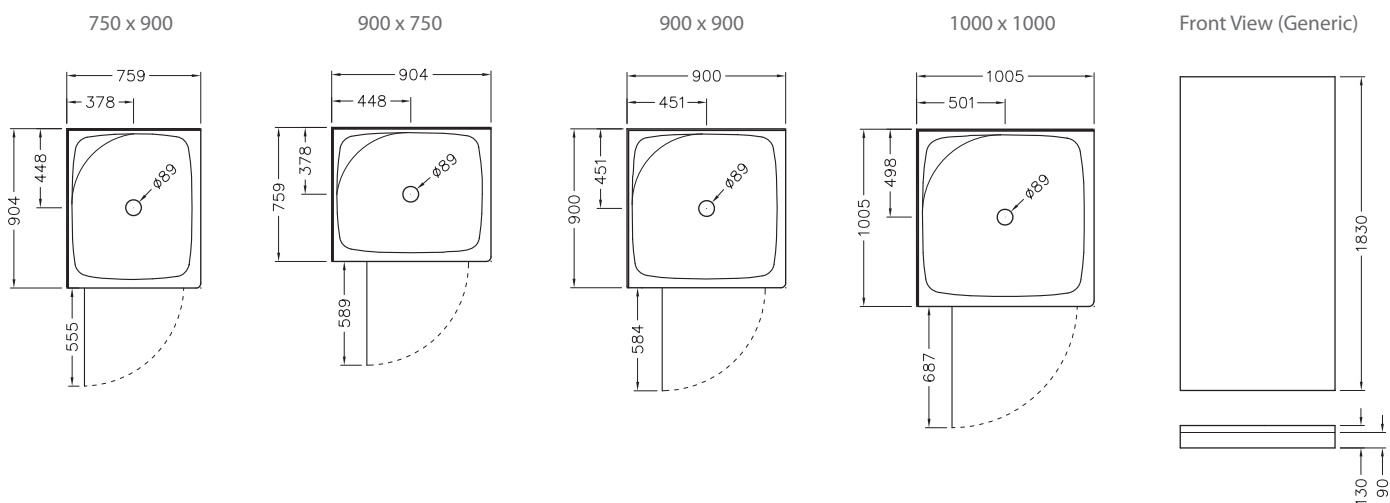

## Sapphire™ Square Corner Shower

Available in a range of sizes and wall options, the Sapphire Square Corner Shower is extremely versatile. Features a fully reversible door with 4mm toughened safety glass, and full length magnetic door seals. The Quick-Fit® tray features the ultra high 40mm upstand to enhance water tightness for long lasting performance.

Note: Tapware and accessories illustrated in photography are not included

<b>Colour/Finish Material</b>	White Frame Duracryl Acrylic Walls, Tray - fibreglass reinforced acrylic White fully framed finish - powder coated aluminium. Glass door and return - 4mm toughened safety glass (AS/NZS 2208 compliant).
<b>Shower Height</b>	1920mm including tray
<b>Included Components</b>	Sapphire Door and Return Duracryl Acrylic Wall flat or moulded Quick-Fit Tray Easy Clean Trap Chrome Adhesive and Sealant pack
<b>Optional Accessories</b>	Hi-Flow Waste Outlet Shower Tower

Product Code	750 x 900mm	900 x 750mm	900 x 900mm	1000 x 1000mm
Side Contour Wall			13906A-0	13903A-0
Corner Contour Wall	Right: 14809A-0 Left: 14808A-0	Right: 14807A-0 Left: 14806A-0	13909A-0	13904A-0
Flat Wall	Right: 13917A-0 Left: 13915A-0	Right: 13916A-0 Left: 13914A-0	13913A-0	13905A-0

All measurements shown are in millimetres.  
Sizes are approximate.  
1183732-A04-A April 2011

**New Zealand**  
133 Diana Drive, Glenfield, Auckland, New Zealand  
PO Box 100-146 NSMC, Auckland, 0745  
Ph: 0800 100 382 Fax: 0800 66 44 88  
www.engagefield.co.nz