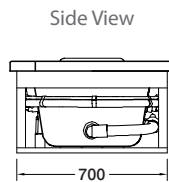

Sorrento II™ Rectangular Spa Bath

Ideal for renovations and new builds, the Sorrento II Rectangular spa includes moulded head and arm rests, 6 adjustable body massage jets and the Bodyguard® safety valve.

White SlimJet™

Colour/Finish Material	White Duracryl® Acrylic
Fittings	Chrome jets or White SlimJets™ Chrome or White suction cover
Controls Pump Number of Jets	Electronic switch. Manual airflow control Hot 6 adjustable body massage jets
Upstand	12.5mm upstand for watertightness
Included Components	Wooden frame Bodyguard® safety valve
Optional Accessories	Bath Wall 2-sided Flat Apron Panel 2-sided Apron Panel 1-sided

Size	External Dimensions (mm)			Internal Dimensions (mm)			Volume (L)
	Length	Width	Depth	Max Bathing Depth	Seating Base Width	Base Length	Full Capacity
1670 x 760mm	1668	757	425	405	460	1140	300
1520 x 760mm	1517	757	425	405	460	990	270

Product	Chrome jets	White SlimJets
1670 x 760mm Pump Access ABC	1073A-ABCP2-0	1073A-ABCP2-0W
1520 x 760mm Pump Access ABC	1076A-ABCP2-0	1076A-ABCP2-0W
Accessory	1670 x 760	1520 x 760
Bath Wall 2-Sided Flat	C0930A-0	C0928A-0
Apron Panel 2-Sided	C0464A-0	C0463A-0
Apron Panel 1-Sided	C0444A-0	C0443A-0