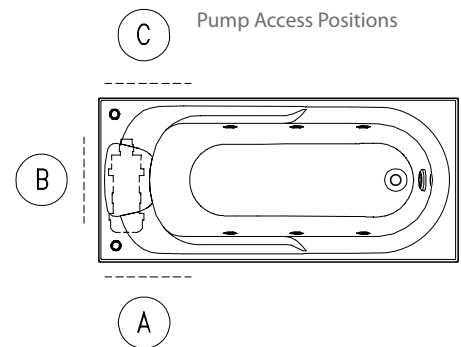

Sorrento II™ Rectangular Spa Bath

Ideal for renovations and new builds, the Sorrento II Rectangular spa includes moulded head and arm rests, 6 adjustable body massage jets and the Bodyguard® safety valve.

White SlimJet™

Colour/Finish Material	White Duracryl® Acrylic
Fittings	Chrome jets or White SlimJets™ Chrome or White suction cover
Controls Pump Number of Jets	Electronic switch. Manual airflow control Hot 6 adjustable body massage jets
Upstand	12.5mm upstand for watertightness
Included Components	Wooden frame Bodyguard® safety valve
Optional Accessories	Bath Wall 2-sided Flat Apron Panel 2-sided Apron Panel 1-sided

Size	External Dimensions (mm)			Internal Dimensions (mm)			Volume (L)
	Length	Width	Depth	Max Bathing Depth	Seating Base Width	Base Length	Full Capacity
1670 x 760mm	1668	757	425	405	460	1140	300
1520 x 760mm	1517	757	425	405	460	990	270

Product	Chrome jets	White SlimJets
1670 x 760mm Pump Access ABC	1073A-ABCP2-0	1073A-ABCP2-0W
1520 x 760mm Pump Access ABC	1076A-ABCP2-0	1076A-ABCP2-0W
Accessory	1670 x 760	1520 x 760
Bath Wall 2-Sided Flat	C0930A-0	C0928A-0
Apron Panel 2-Sided	C0464A-0	C0463A-0
Apron Panel 1-Sided	C0444A-0	C0443A-0