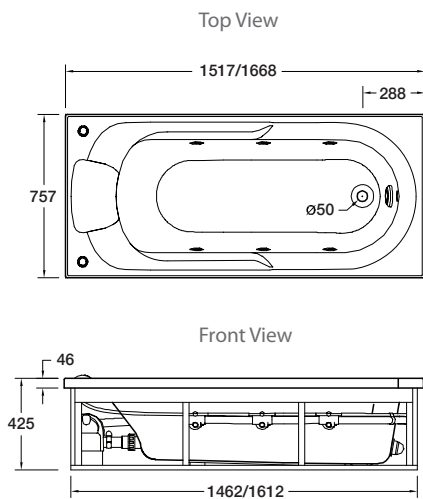

Sorrento II™ Rectangular Spa Bath

Ideal for renovations and new builds, the Sorrento II Rectangular spa includes moulded head and arm rests, 6 adjustable body massage jets and the Bodyguard® safety valve.

White SlimJet™

Colour/Finish Material	White Duracryl® Acrylic
Fittings	Chrome jets or White SlimJets™ Chrome or White suction cover
Controls Pump Number of Jets	Electronic switch. Manual airflow control Hot 6 adjustable body massage jets
Upstand	12.5mm upstand for watertightness
Included Components	Wooden frame Bodyguard® safety valve
Optional Accessories	Bath Wall 2-sided Flat Apron Panel 2-sided Apron Panel 1-sided

Size	External Dimensions (mm)			Internal Dimensions (mm)			Volume (L)
	Length	Width	Depth	Max Bathing Depth	Seating Base Width	Base Length	Full Capacity
1670 x 760mm	1668	757	425	405	460	1140	300
1520 x 760mm	1517	757	425	405	460	990	270

Product	Chrome jets	White SlimJets
1670 x 760mm Pump Access ABC	1073A-ABCP2-0	1073A-ABCP2-0W
1520 x 760mm Pump Access ABC	1076A-ABCP2-0	1076A-ABCP2-0W
Accessory	1670 x 760	1520 x 760
Bath Wall 2-Sided Flat	C0930A-0	C0928A-0
Apron Panel 2-Sided	C0464A-0	C0463A-0
Apron Panel 1-Sided	C0444A-0	C0443A-0