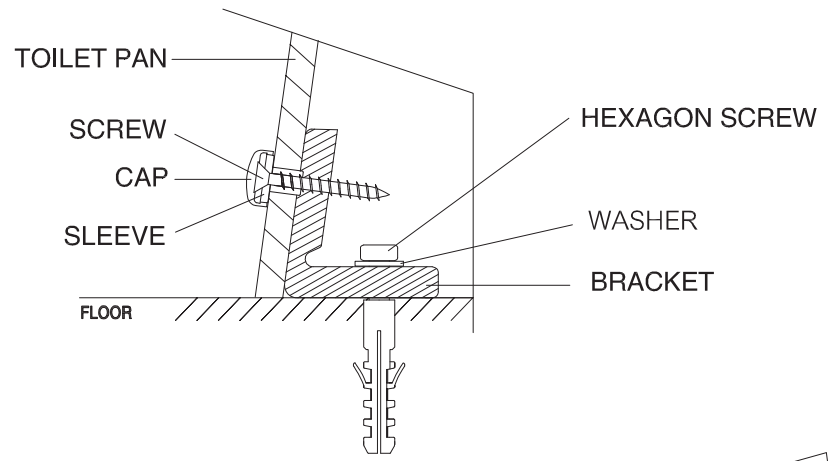

PACKAGING/UPC LABEL ON BOX

The template and the label suffixes circled must match for proper cut-out

FLOOR MOUNTING SET

CUT-OUT TEMPLATE
P-TRAP TOILET PAN
MIRAGE & EMERALD

ALL MEASUREMENTS SHOWN ARE IN MM
SIZES ARE APPROXIMATE