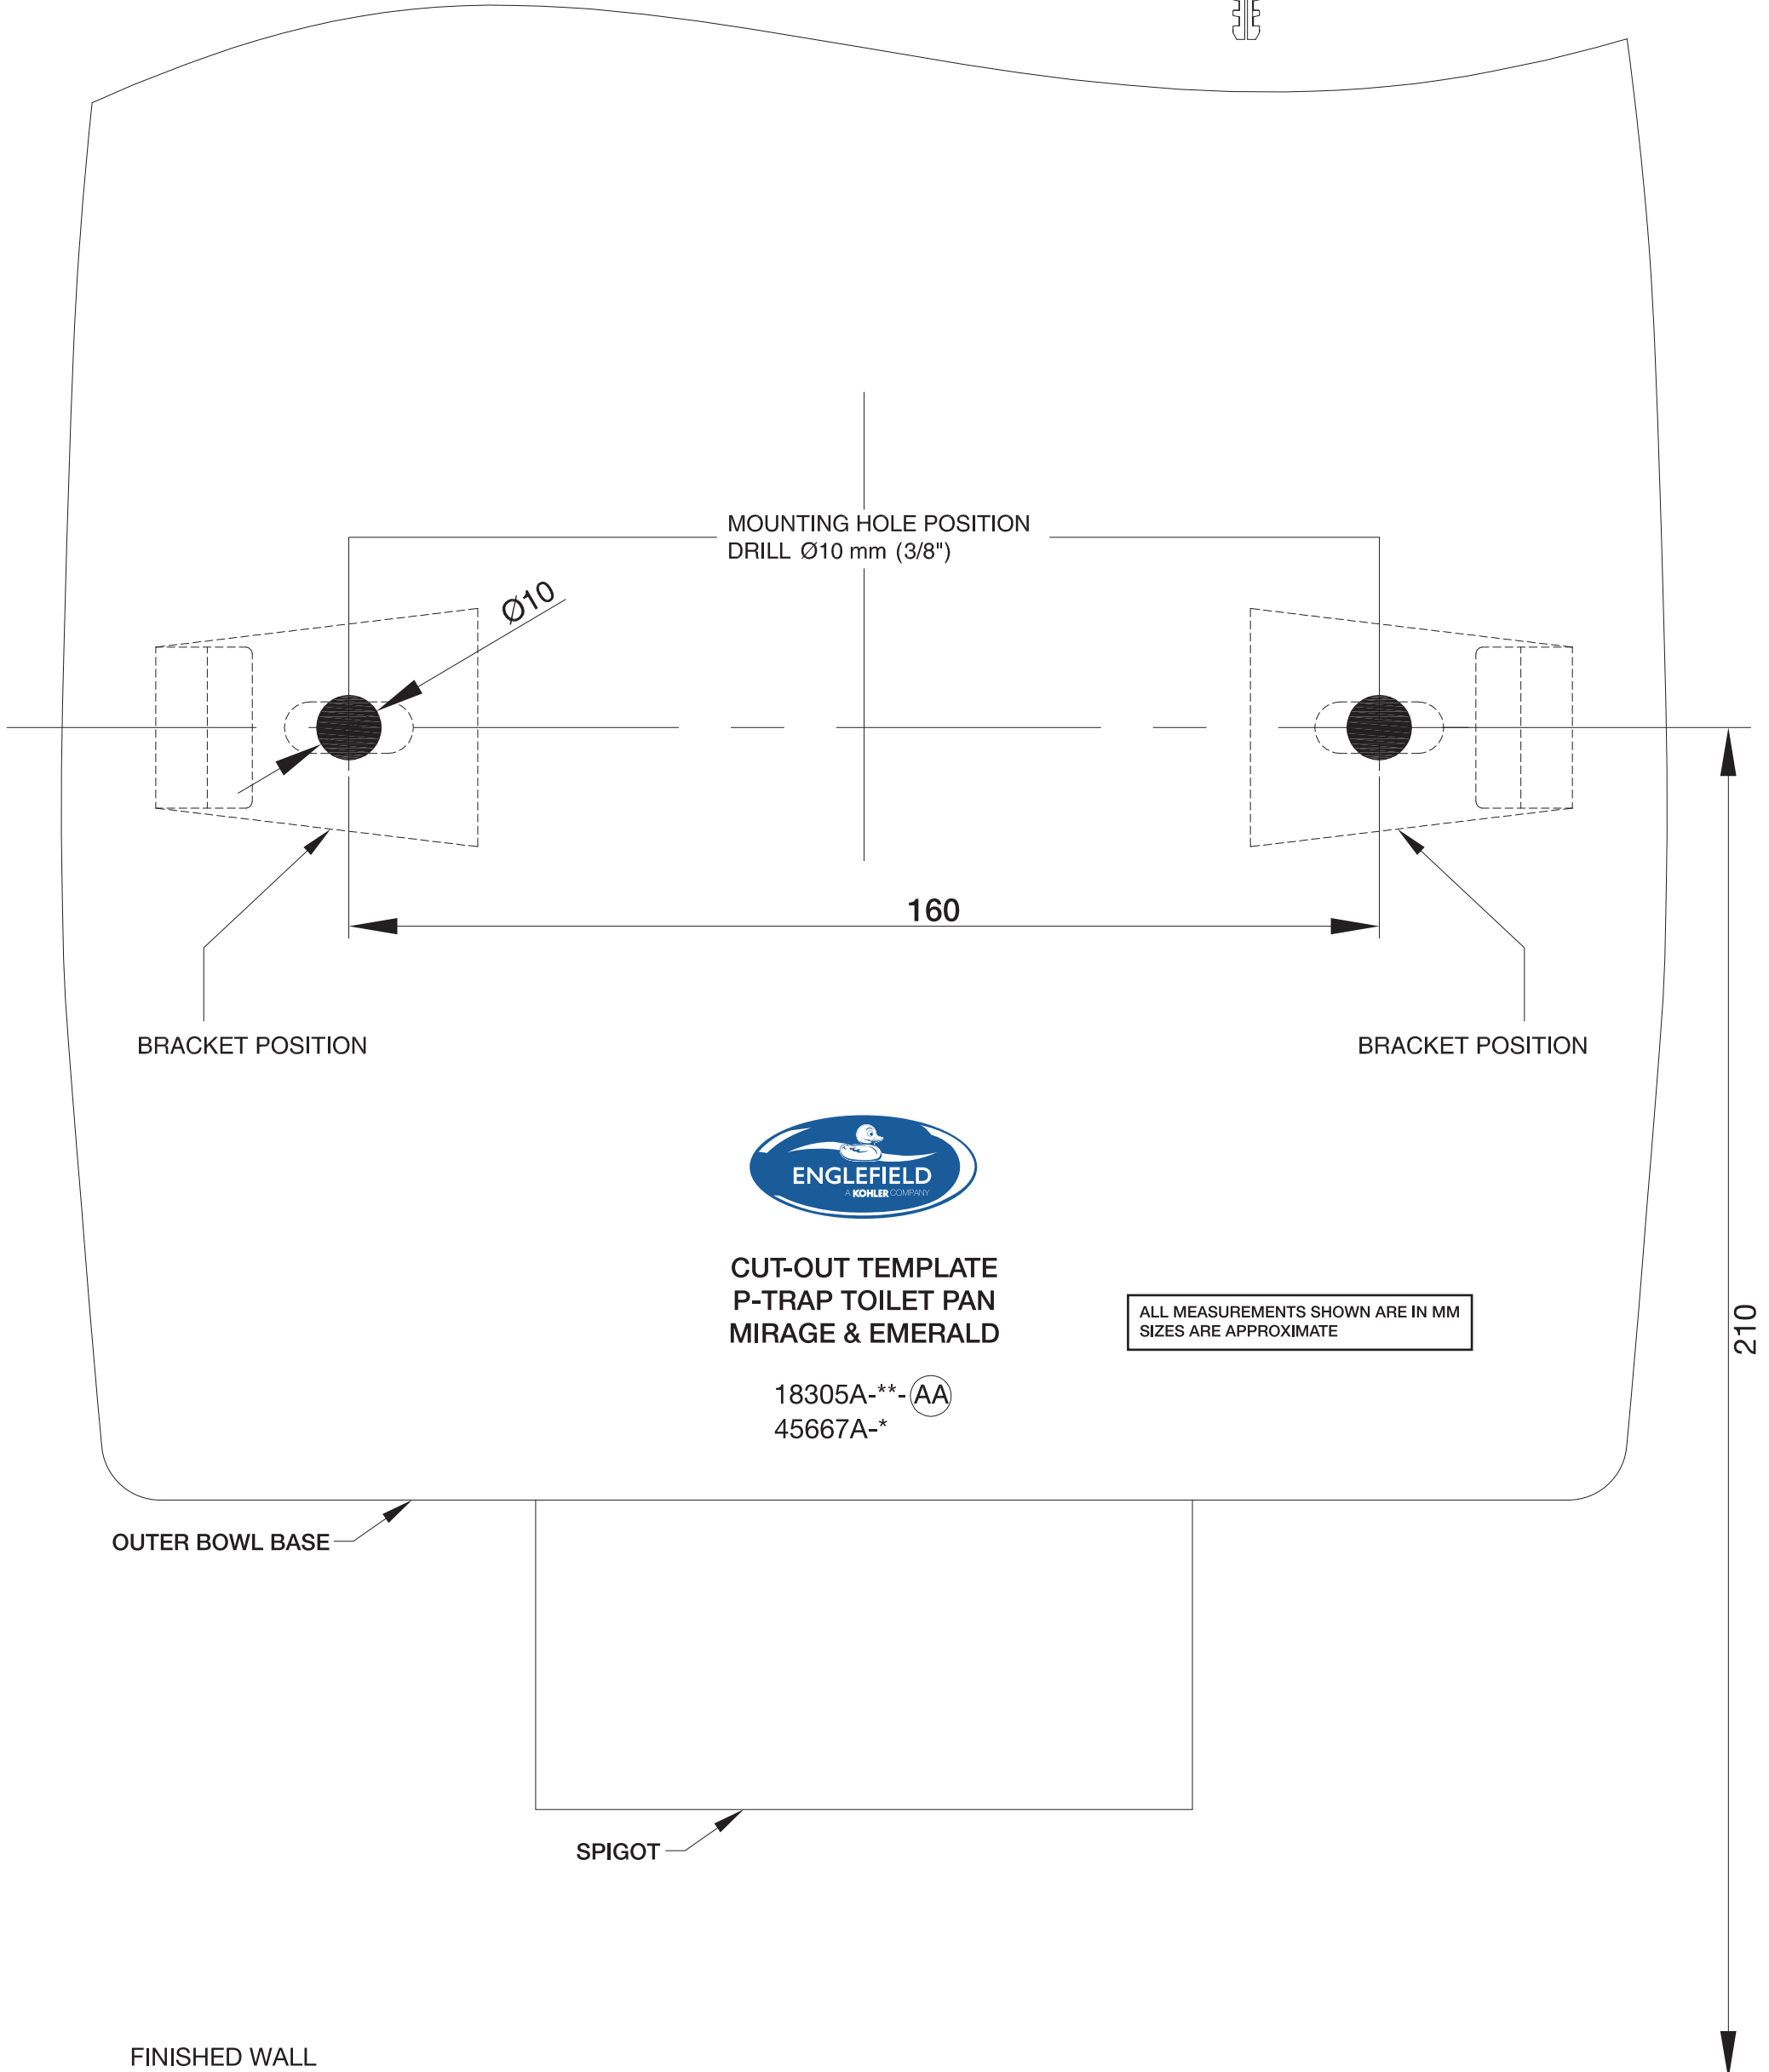

PACKAGING/UPC LABEL ON BOX

The template and the label suffixes circled must match for proper cut-out

FLOOR MOUNTING SET

CUT-OUT TEMPLATE
P-TRAP TOILET PAN
MIRAGE & EMERALD

ALL MEASUREMENTS SHOWN ARE IN MM
SIZES ARE APPROXIMATE

18305A-**-**AA**
45667A-*