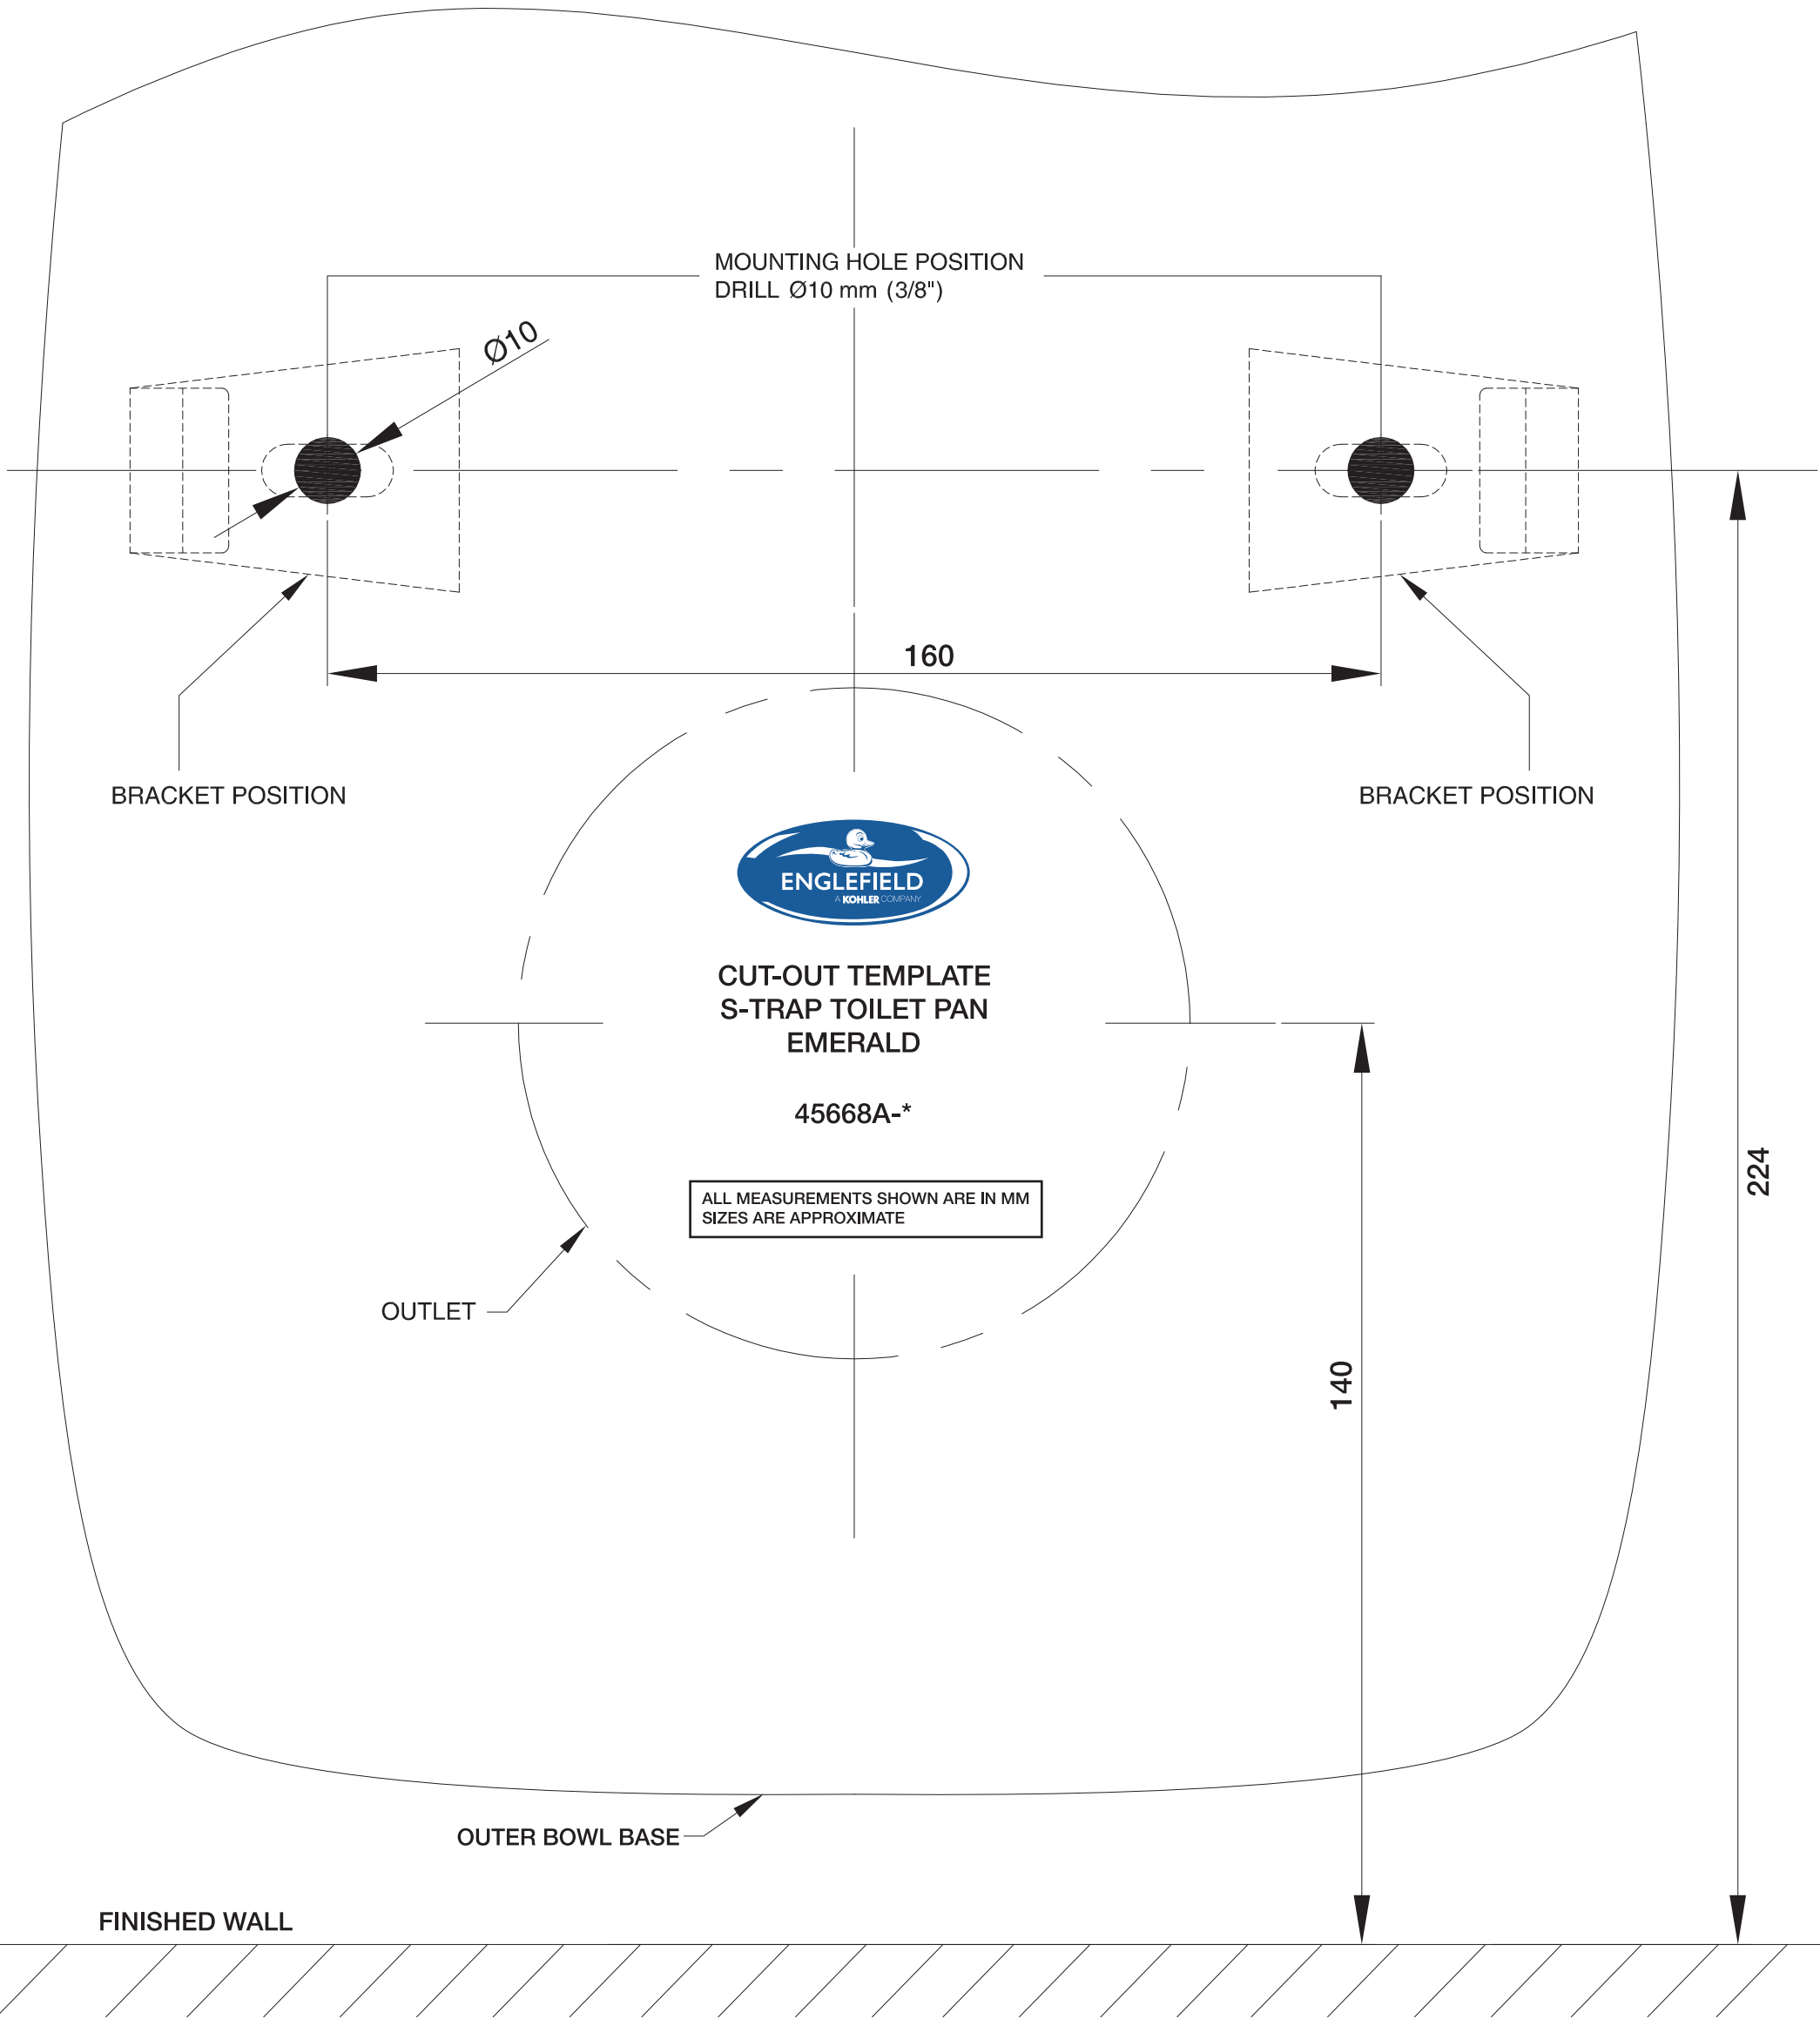

PACKAGING/UPC LABEL ON BOX

The template and the label suffixes circled must match for proper cut-out

FLOOR MOUNTING SET

PACKAGING/UPC LABEL ON BOX

The template and the label suffixes circled must match for proper cut-out

FLOOR MOUNTING SET

ALL MEASUREMENTS SHOWN ARE IN MM
SIZES ARE APPROXIMATE