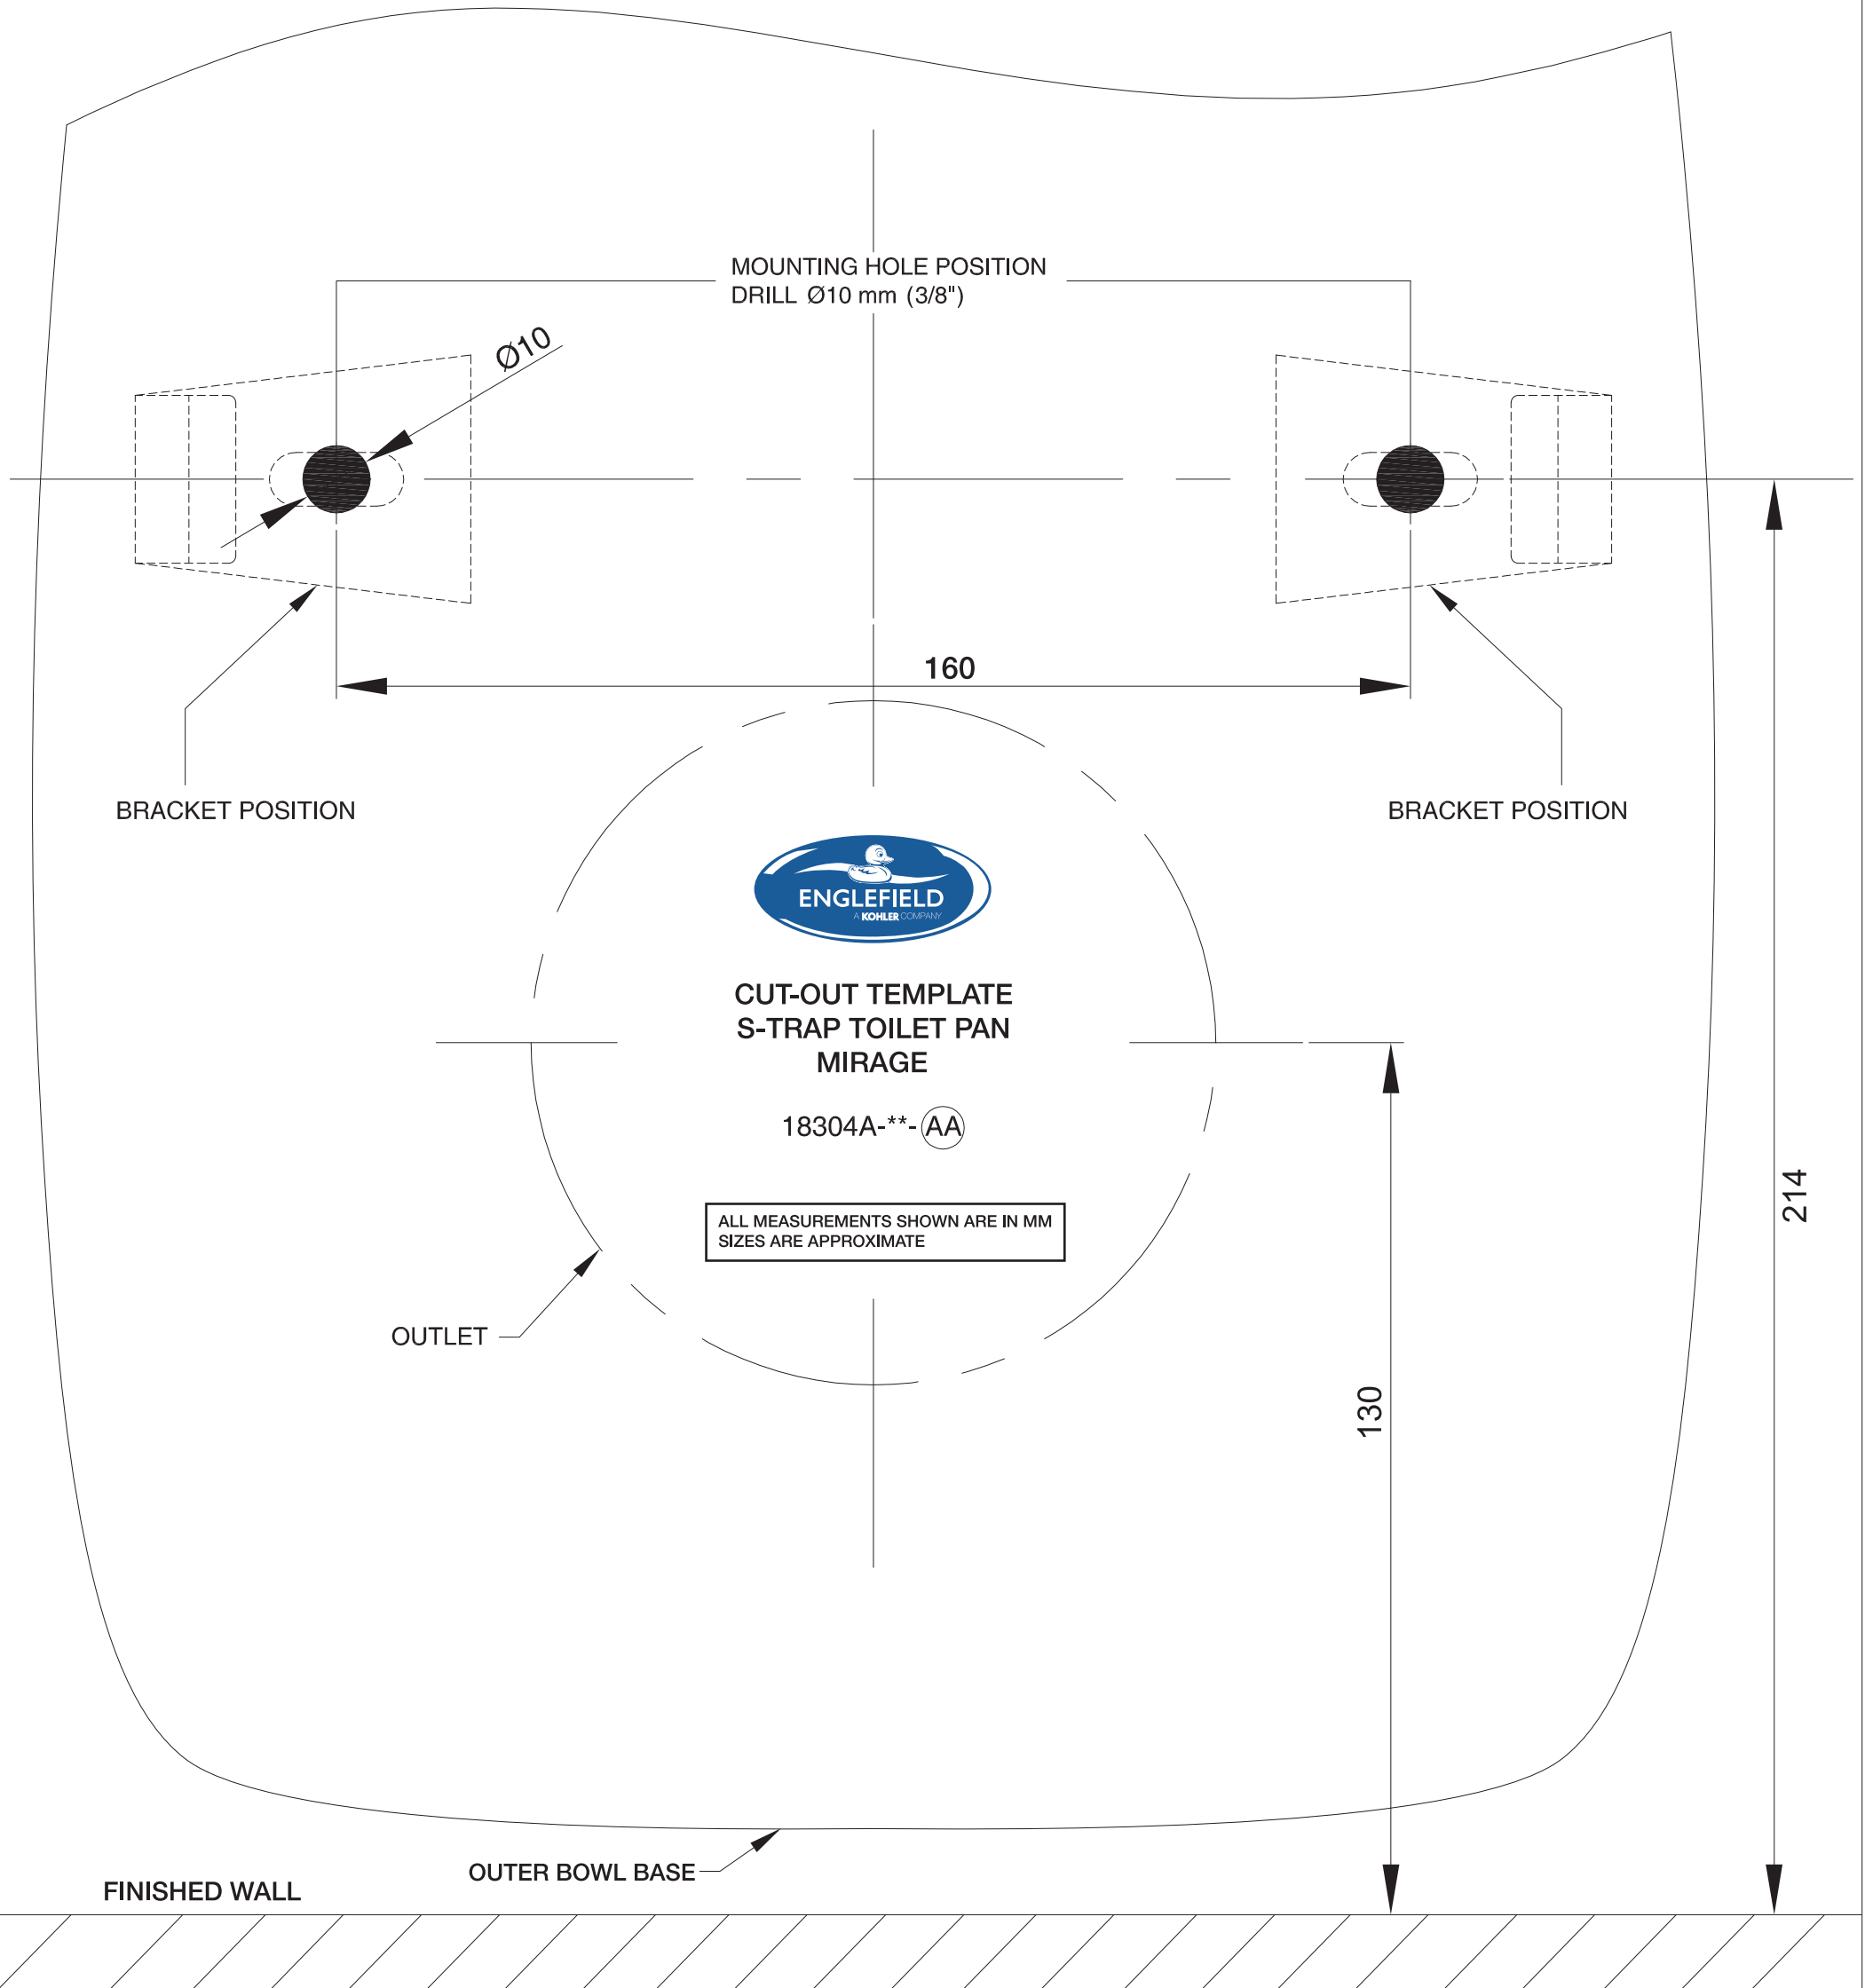

PACKAGING/UPC LABEL ON BOX

The template and the label suffixes circled must match for proper cut-out

FLOOR MOUNTING SET

PACKAGING/UPC LABEL ON BOX

The template and the label suffixes circled must match for proper cut-out

FLOOR MOUNTING SET

ALL MEASUREMENTS SHOWN ARE IN MM
SIZES ARE APPROXIMATE