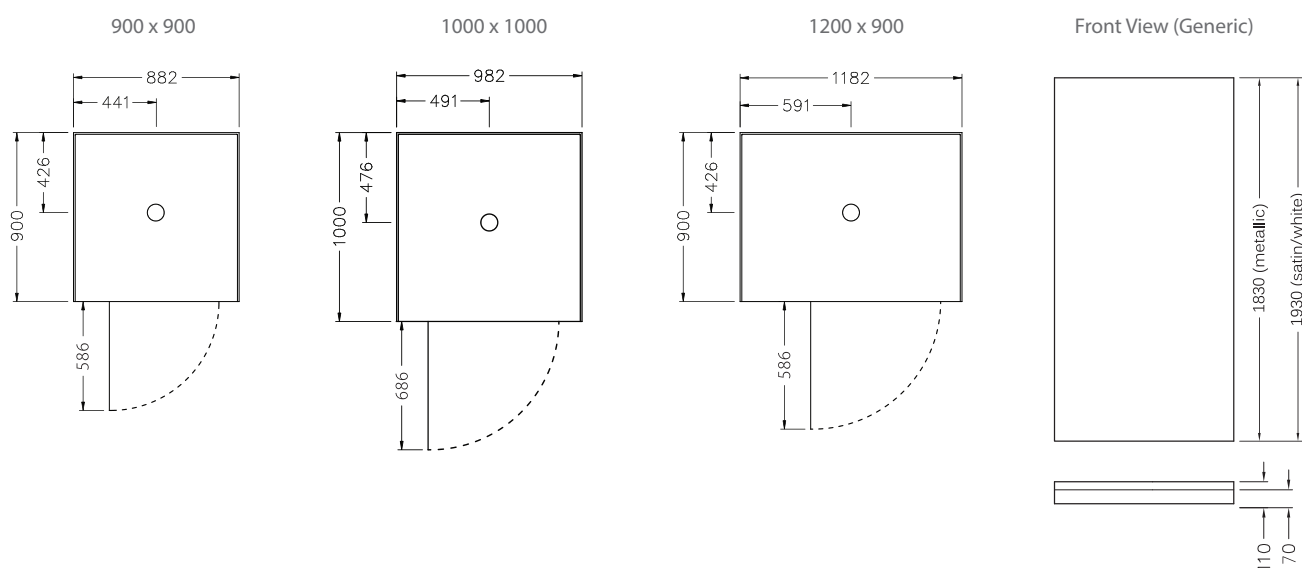

Valencia™ Alcove Shower with Low Profile Tray - 1200, 1000, 900

The Valencia Alcove Shower is available in a range of sizes and wall options, with a choice of metallic, satin or white frame finishes. The enclosure features a fully reversible door with 6mm toughened safety glass. The Quick-Fit® low profile tray comes with a centre waste and an ultra high 40mm upstand to enhance watertightness for long lasting performance.

Note: Tapware and accessories illustrated in photography are not included

Shower Options

Frame: White or Satin.
Size: 1200mm, 1000mm, 900mm.
Wall: Corner contour, flat or tile option.
Height: 2000mm (1930mm without tray).

Frame: Metallic.
Size: 1200mm, 1000mm, 900mm.
Wall: Side/corner contour, flat or tile option.
Height: 1900mm (1830mm without tray).

Material/Finish

Frame - aluminium
 (White - powder coated, Metallic/Satin - anodised)
 Wall - Duracryl acrylic
 Tray - fibreglass reinforced acrylic
 Glass door - 6mm toughened safety glass
 (AS/NZS 2208 compliant).

Optional Accessories

Hi-Flow Waste Outlet.

Product Codes

1200 x 900mm	Metallic 1830mm	White 1930mm	Satin 1930mm	1000 x 1000mm	Metallic 1830mm	White 1930mm	Satin 1930mm	900 x 900mm	Metallic 1830mm	White 1930mm	Satin 1930mm
Side Contour Wall	13841A-0	-	-	Side Contour Wall	13852A-0	-	-	Side Contour Wall	13860A-0	-	-
Corner Contour Wall	-	75984A-0	75984A-SS	Corner Contour Wall	13853A-0	75989A-0	75989A-SS	Corner Contour Wall	13861A-0	76011A-0	76011A-SS
Flat Wall	13847A-0	75987A-0	75987A-SS	Flat Wall	13854A-0	75990A-0	75990A-SS	Flat Wall	13863A-0	76012A-0	76012A-SS
Tile Wall	-	76835A-0	76835A-SS	Tile Wall	98582A-0	76837A-0	76837A-SS	Tile Wall	98584A-0	76838A-0	76838A-SS