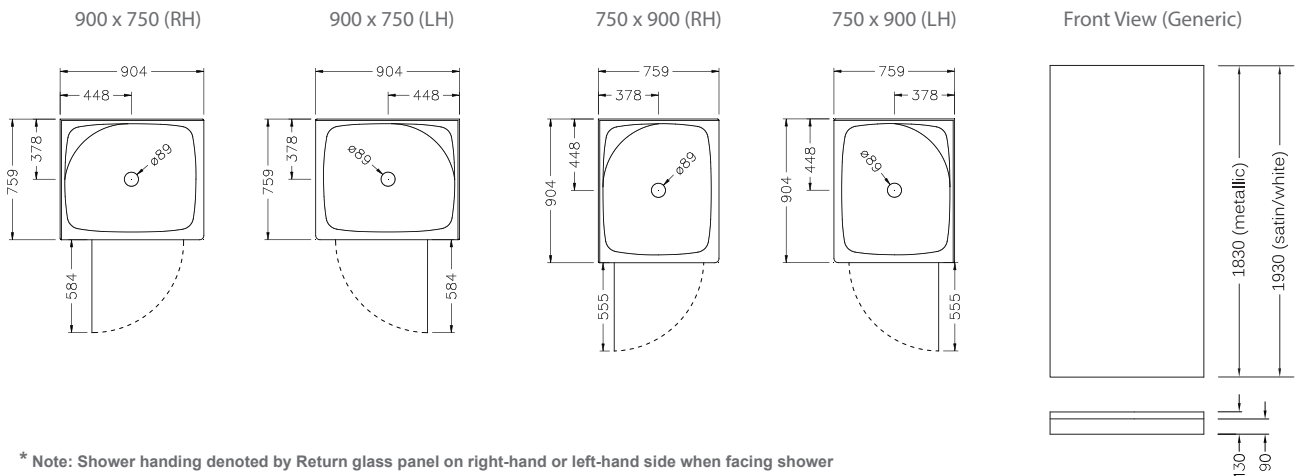

Valencia™ Square Corner Shower with Standard Tray - 900mm, 750mm

The Valencia Square Corner Shower is available in a range of sizes and wall options, with a choice of metallic, satin or white frame finishes. The enclosure features a fully reversible door with 6mm toughened safety glass. The Quick-Fit® tray comes with centre waste position and features an ultra high 40mm upstand to enhance watertightness for long lasting performance.

Note: Tapware and accessories illustrated in photography are not included

Shower Options

Frame: White or Satin.
Size: 900mm x 750mm, 750mm x 900mm.
Wall: Corner contour, flat or tile option.
Height: 2020mm (1930mm without tray).

Frame: Metallic.
Size: 900mm x 750mm, 750mm x 900mm.
Wall: Corner contour, flat or tile option.
Height: 1920mm (1830mm without tray).

Material/Finish

Frame - aluminium
 (White - powder coated, Metallic/Satin - anodised)
 Wall - Duracryl acrylic
 Tray - fibreglass reinforced acrylic
 Glass door - 6mm toughened safety glass
 (AS/NZS 2208 compliant).

Hi-Flow Waste Outlet.
 Shower Tower.

* Note: Shower handing denoted by Return glass panel on right-hand or left-hand side when facing shower

Product Codes

900 x 750mm	Metallic 1830mm		White 1930mm		Satin 1930mm	
	Left	Right	Left	Right	Left	Right
Corner Contour Wall	98566A-0	98560A-0	75971A-0	75959A-0	75971A-SS	75959A-SS
Flat Wall	98567A-0	98561A-0	75972A-0	75960A-0	75972A-SS	75960A-SS
Tile Wall	98568A-0	98562A-0	76827A-0	76826A-0	76827A-SS	76826A-SS