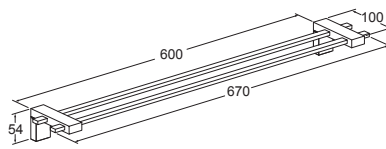

Sorrento Towel Bar
- 72560A-CP

600mm