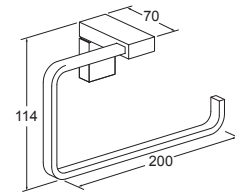

- Fixing kit.

Sorrento Robe Hook
- 72562A-CP

Sorrento Toilet Roll Holder
- 72565A-CP

Sorrento Hand Towel Ring
- 72561A-CP

Sorrento Towel Bar
- 72559A-CP

600mm

Sorrento Towel Bar
- 72560A-CP

600mm

Sorrento Glass Shelf
- 97799A-CP

Trusted in New Zealand Since 1982

New Zealand

133 Diana Drive, Glenfield, Auckland, New Zealand
 PO Box 100-146 NSMC, Auckland, 0745
 Ph: 0800 100 382 Fax: 0800 66 44 88
www.Englefield.co.nz

All measurements shown are in millimetres.
 Sizes are approximate.

Jun 2015
 1267305-A04-A