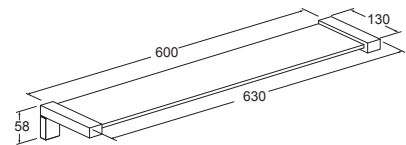

Sorrento Glass Shelf
- 97799A-CP

Trusted in New Zealand Since 1982

New Zealand

133 Diana Drive, Glenfield, Auckland, New Zealand
 PO Box 100-146 NSMC, Auckland, 0745
 Ph: 0800 100 382 Fax: 0800 66 44 88
www.Englefield.co.nz

All measurements shown are in millimetres.
 Sizes are approximate.

Jun 2015
 1267305-A04-A