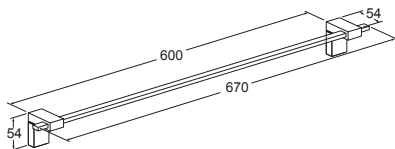

Sorrento Towel Bar
- 72559A-CP

600mm