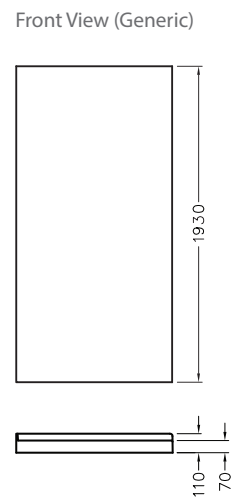

Studio Glide Square Sliding Shower

The Studio Glide Square Sliding Shower is available in a range of sizes and wall options. It features 6mm toughened safety glass and eight sets of dual rollers for a super smooth opening action. The reversible doors are designed with quick-release for ease of cleaning. The low profile tray features an ultra high 40mm up-stand to enhance watertightness for a drier and safer installation.

Note: Accessories illustrated in photography are not included

- Shower Options** **Size:** 1000mm x 1000mm, 900mm x 900mm.
Wall: Corner contour, flat or tile option.
Tray: Centre or rear corner waste.

- Material/Finish** Frame - Anodised aluminium.
 Wall - Duracryl acrylic.
 Tray - Fibreglass reinforced acrylic.
 Glass door - 6mm toughened safety glass (AS/NZS 2208 compliant).

- Optional Accessories** Hi-Flow Trap.
 Shower Tower.

- Shower Height** 2000mm including tray.

Product Codes - 900mm x 900mm		
Metallic Frame	Corner Waste	Centre Waste
Corner Contour Wall	75557A-SHP	76165A-SHP
Flat Wall	75556A-SHP	76162A-SHP
Tile Wall	75916A-SHP	75914A-SHP

Product Codes - 1000mm x 1000mm		
Metallic Frame	Corner Waste	Centre Waste
Corner Contour Wall	75559A-SHP	76170A-SHP
Flat Wall	75558A-SHP	76167A-SHP
Tile Wall	75919A-SHP	75915A-SHP

All measurements shown are in millimetres.
 Sizes are approximate.