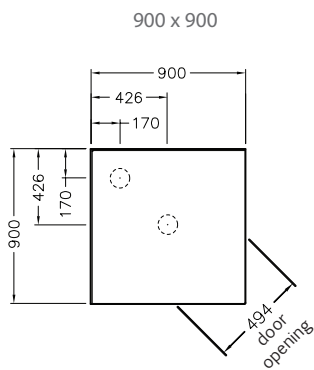

Studio Glide Square Sliding Shower

The Studio Glide Square Sliding Shower is available in a range of sizes and wall options. It features 6mm toughened safety glass and eight sets of dual rollers for a super smooth opening action. The reversible doors are designed with quick-release for ease of cleaning. The low profile tray features an ultra high 40mm up-stand to enhance watertightness for a drier and safer installation.

Note: Accessories illustrated in photography are not included

- Shower Options** **Size:** 1000mm x 1000mm, 900mm x 900mm.
Wall: Corner contour, flat or tile option.
Tray: Centre or rear corner waste.

- Material/Finish** Frame - Anodised aluminium.
 Wall - Duracryl acrylic.
 Tray - Fibreglass reinforced acrylic.
 Glass door - 6mm toughened safety glass (AS/NZS 2208 compliant).

- Optional Accessories** Hi-Flow Trap.
 Shower Tower.

- Shower Height** 2000mm including tray.

Product Codes - 900mm x 900mm		
Metallic Frame	Corner Waste	Centre Waste
Corner Contour Wall	75557A-SHP	76165A-SHP
Flat Wall	75556A-SHP	76162A-SHP
Tile Wall	75916A-SHP	75914A-SHP

Product Codes - 1000mm x 1000mm		
Metallic Frame	Corner Waste	Centre Waste
Corner Contour Wall	75559A-SHP	76170A-SHP
Flat Wall	75558A-SHP	76167A-SHP
Tile Wall	75919A-SHP	75915A-SHP

All measurements shown are in millimetres.
 Sizes are approximate.