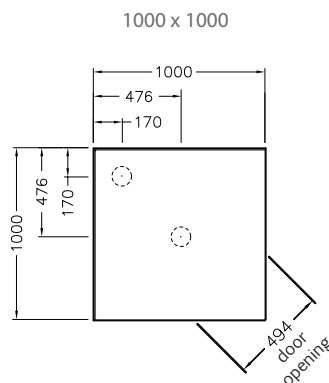

Studio Glide Square Sliding Shower

The Studio Glide Square Sliding Shower is available in a range of sizes and wall options. It features 6mm toughened safety glass and eight sets of dual rollers for a super smooth opening action. The reversible doors are designed with quick-release for ease of cleaning. The low profile tray features an ultra high 40mm up-stand to enhance watertightness for a drier and safer installation.

Note: Accessories illustrated in photography are not included

- Shower Options** **Size:** 1000mm x 1000mm, 900mm x 900mm.
Wall: Corner contour, flat or tile option.
Tray: Centre or rear corner waste.

- Material/Finish** Frame - Anodised aluminium.
 Wall - Duracryl acrylic.
 Tray - Fibreglass reinforced acrylic.
 Glass door - 6mm toughened safety glass (AS/NZS 2208 compliant).

- Optional Accessories** Hi-Flow Trap.
 Shower Tower.

- Shower Height** 2000mm including tray.

Product Codes - 900mm x 900mm		
Metallic Frame	Corner Waste	Centre Waste
Corner Contour Wall	75557A-SHP	76165A-SHP
Flat Wall	75556A-SHP	76162A-SHP
Tile Wall	75916A-SHP	75914A-SHP

Product Codes - 1000mm x 1000mm		
Metallic Frame	Corner Waste	Centre Waste
Corner Contour Wall	75559A-SHP	76170A-SHP
Flat Wall	75558A-SHP	76167A-SHP
Tile Wall	75919A-SHP	75915A-SHP

All measurements shown are in millimetres.
 Sizes are approximate.