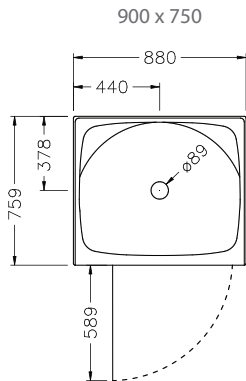

**Valencia™ Alcove Shower with Standard Tray - 900mm, 750mm**

The Valencia Alcove Shower is available in a range of sizes and wall options, with a choice of metallic, satin or white frame finishes. The enclosure features a fully reversible door with 6mm toughened safety glass. The Quick-Fit® tray comes with centre waste position and features an ultra high 40mm upstand to enhance watertightness for long lasting performance.

Note: Tapware and accessories illustrated in photography are not included

**Shower Options**

**Frame:** White or Satin.  
**Size:** 900mm x 750mm, 750mm x 900mm.  
**Wall:** Corner contour, flat or tile option.  
**Height:** 2020mm (1930mm without tray).

**Frame:** Metallic.  
**Size:** 900mm x 750mm, 750mm x 900mm.  
**Wall:** Corner contour, flat or tile option.  
**Height:** 1920mm (1830mm without tray).

**Material/Finish**

Frame - aluminium  
 (White - powder coated, Metallic/Satin - anodised)  
 Wall - Duracryl acrylic  
 Tray - fibreglass reinforced acrylic  
 Glass door - 6mm toughened safety glass  
 (AS/NZS 2208 compliant).

Hi-Flow Waste Outlet.  
 Shower Tower.

**Product Codes**

900 x 750mm	Metallic 1830mm	White 1930mm	Satin 1930mm
Corner Contour Wall	98588A-0	76016A-0	76016A-SS
Flat Wall	98589A-0	76049A-0	76049A-SS
Tile Wall	98590A-0	76841A-0	76841A-SS