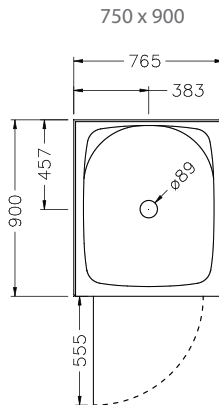

**Valencia™ Alcove Shower with Standard Tray - 900mm, 750mm**

The Valencia Alcove Shower is available in a range of sizes and wall options, with a choice of metallic, satin or white frame finishes. The enclosure features a fully reversible door with 6mm toughened safety glass. The Quick-Fit® tray comes with centre waste position and features an ultra high 40mm upstand to enhance watertightness for long lasting performance.

Note: Tapware and accessories illustrated in photography are not included

**Shower Options**

**Frame:** White or Satin.  
**Size:** 900mm x 750mm, 750mm x 900mm.  
**Wall:** Corner contour, flat or tile option.  
**Height:** 2020mm (1930mm without tray).

**Frame:** Metallic.  
**Size:** 900mm x 750mm, 750mm x 900mm.  
**Wall:** Corner contour, flat or tile option.  
**Height:** 1920mm (1830mm without tray).

**Material/Finish**

Frame - aluminium  
 (White - powder coated, Metallic/Satin - anodised)  
 Wall - Duracryl acrylic  
 Tray - fibreglass reinforced acrylic  
 Glass door - 6mm toughened safety glass  
 (AS/NZS 2208 compliant).

Hi-Flow Waste Outlet.  
 Shower Tower.

**Product Codes**

900 x 750mm	Metallic 1830mm	White 1930mm	Satin 1930mm
Corner Contour Wall	98588A-0	76016A-0	76016A-SS
Flat Wall	98589A-0	76049A-0	76049A-SS
Tile Wall	98590A-0	76841A-0	76841A-SS