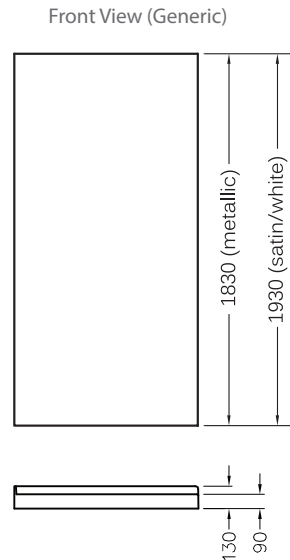

**Valencia™ Alcove Shower with Standard Tray - 900mm, 750mm**

The Valencia Alcove Shower is available in a range of sizes and wall options, with a choice of metallic, satin or white frame finishes. The enclosure features a fully reversible door with 6mm toughened safety glass. The Quick-Fit® tray comes with centre waste position and features an ultra high 40mm upstand to enhance watertightness for long lasting performance.

Note: Tapware and accessories illustrated in photography are not included

**Shower Options**

**Frame:** White or Satin.  
**Size:** 900mm x 750mm, 750mm x 900mm.  
**Wall:** Corner contour, flat or tile option.  
**Height:** 2020mm (1930mm without tray).

**Frame:** Metallic.  
**Size:** 900mm x 750mm, 750mm x 900mm.  
**Wall:** Corner contour, flat or tile option.  
**Height:** 1920mm (1830mm without tray).

**Material/Finish**

Frame - aluminium  
 (White - powder coated, Metallic/Satin - anodised)  
 Wall - Duracryl acrylic  
 Tray - fibreglass reinforced acrylic  
 Glass door - 6mm toughened safety glass  
 (AS/NZS 2208 compliant).

Hi-Flow Waste Outlet.  
 Shower Tower.

**Product Codes**

900 x 750mm	Metallic 1830mm	White 1930mm	Satin 1930mm
Corner Contour Wall	98588A-0	76016A-0	76016A-SS
Flat Wall	98589A-0	76049A-0	76049A-SS
Tile Wall	98590A-0	76841A-0	76841A-SS