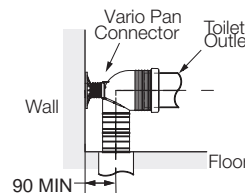

S - Trap installation

Standard Vario pan connector 23965A-NA
Set out: 90 - 120mm.

P - Trap installation

Set out: 185mm.

Water Inlet

Top left rear entry or right / left pan side entry.

WELS Rating

4 star - 3.5L av. flush.

WELS RATING
(4 Star 3.5L av. flush)

Product	With Low Profile seat option	With Wrap Over seat option
Evora back to wall toilet suite	78596A-0	78595A-0

Top View

Side View

Front View

Standard Installation

Std Vario pan connector
S-trap installation

Minimum set out

Maximum set out

Optional Installation

Long Set-out Vario pan connector
S-trap installation**

Minimum set out

Maximum set out

** Long Set out Vario connector not supplied.

Trusted in New Zealand Since 1982