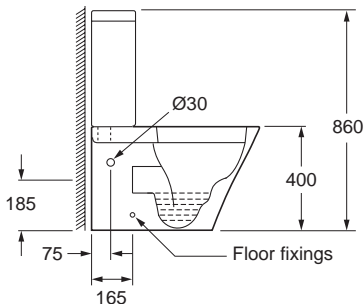

S - Trap installation

Standard Vario pan connector 23965A-NA
Set out: 90 - 120mm.

P - Trap installation

Set out: 185mm.

Water Inlet

Top left rear entry or right / left pan side entry.

WELS Rating

4 star - 3.5L av. flush.

WELS RATING
(4 Star 3.5L av. flush)

Product	With Low Profile seat option	With Wrap Over seat option
Evora back to wall toilet suite	78596A-0	78595A-0

Top View

Side View

Front View

Standard Installation

Std Vario pan connector
S-trap installation

Minimum set out

Maximum set out

Optional Installation

Long Set-out Vario pan connector
S-trap installation**

Minimum set out

Maximum set out

** Long Set out Vario connector not supplied.

Trusted in New Zealand Since 1982

All measurements shown are in millimetres. Sizes are approximate.

November 2020
1295689-A04-F