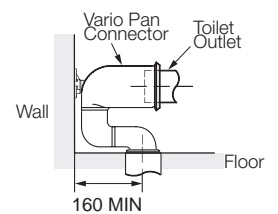

S - Trap installation

Standard Vario pan connector 23965A-NA
Set out: 90 - 120mm.

P - Trap installation

Set out: 185mm.

Water Inlet

Top left rear entry or right / left pan side entry.

WELS Rating

4 star - 3.5L av. flush.

WELS RATING
(4 Star 3.5L av. flush)

Product	With Low Profile seat option	With Wrap Over seat option
Evora back to wall toilet suite	78596A-0	78595A-0

Top View

Side View

Front View

Standard Installation

Std Vario pan connector
S-trap installation

Minimum set out

Maximum set out

Optional Installation

Long Set-out Vario pan connector
S-trap installation**

Minimum set out

Maximum set out

** Long Set out Vario connector not supplied.

Trusted in New Zealand Since 1982

All measurements shown are in millimetres. Sizes are approximate.

November 2020
1295689-A04-F