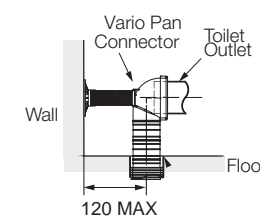

S - Trap installation

Standard Vario pan connector 23965A-NA
Set out: 90 - 120mm.

P - Trap installation

Set out: 185mm.

Water Inlet

Top left rear entry or right / left pan side entry.

WELS Rating

4 star - 3.5L av. flush.

WELS RATING
(4 Star 3.5L av. flush)

Product	With Low Profile seat option	With Wrap Over seat option
Evora back to wall toilet suite	78596A-0	78595A-0

Top View

Side View

Front View

Standard Installation

Std Vario pan connector
S-trap installation

Minimum set out

Maximum set out

Optional Installation

Long Set-out Vario pan connector
S-trap installation**

Minimum set out

Maximum set out

** Long Set out Vario connector not supplied.

Trusted in New Zealand Since 1982