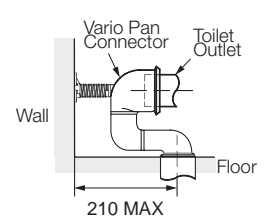

S - Trap installation

Standard Vario pan connector 23965A-NA
Set out: 90 - 120mm.

P - Trap installation

Set out: 185mm.

Water Inlet

Top left rear entry or right / left pan side entry.

WELS Rating

4 star - 3.5L av. flush.

Minimum set out

Maximum set out

Optional Installation

Long Set-out Vario pan connector
S-trap installation**

Minimum set out

Maximum set out

** Long Set out Vario connector not supplied.

Trusted in New Zealand Since 1982

All measurements shown are in millimetres. Sizes are approximate.

November 2020
1295689-A04-F