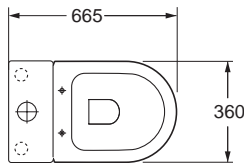

S - Trap installation

Standard Vario pan connector 23965A-NA
Set out: 90 - 120mm.

P - Trap installation

Set out: 185mm.

Water Inlet

Top left rear entry or right / left pan side entry.

WELS Rating

4 star - 3.5L av. flush.

WELS RATING
(4 Star 3.5L av. flush)

Product	With Low Profile seat option	With Wrap Over seat option
Evora back to wall toilet suite	78596A-0	78595A-0

Top View

Side View

Front View

Standard Installation

Std Vario pan connector
S-trap installation

All measurements shown are in millimetres. Sizes are approximate.

November 2020
1295689-A04-F