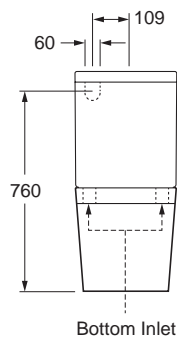

S - Trap installation

Standard Vario pan connector 23965A-NA
Set out: 90 - 120mm.

P - Trap installation

Set out: 185mm.

Water Inlet

Top left rear entry or right / left pan side entry.

WELS Rating

4 star - 3.5L av. flush.

WELS RATING
(4 Star 3.5L av. flush)

Product	With Low Profile seat option	With Wrap Over seat option
Evora back to wall toilet suite	78596A-0	78595A-0

Top View

Side View

Front View

Standard Installation

Std Vario pan connector
S-trap installation

Minimum set out

Maximum set out

Optional Installation

Long Set-out Vario pan connector
S-trap installation**

Minimum set out

Maximum set out

** Long Set out Vario connector not supplied.

Trusted in New Zealand Since 1982

All measurements shown are in millimetres. Sizes are approximate.

November 2020
1295689-A04-F