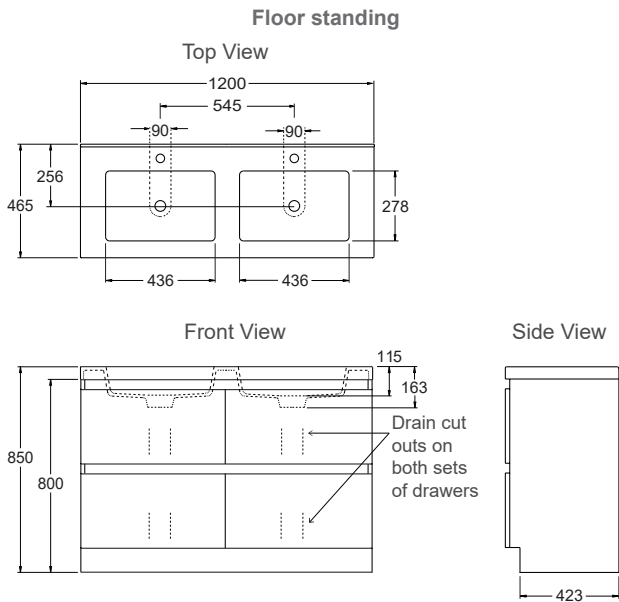

# Valencia™ 1200mm Vanity - Double Bowl

The largest vanity in the range providing extra bench space for bathroom necessities.

Floor standing

Wall hung

**Features**

- Floor-standing or wall-hung.
- 3 colour options.
- Optional coloured insert strips for white cabinet.
- Double integrated bowls with overflows.
- Two pre-drilled tap holes.
- Four spacious soft-close drawers for storage.
- Moisture resistant exterior.
- Fully enclosed rear for easy installation.

**Included Components**

- Vanity cabinet.
- Vanity top.
- Chrome overflow cover.

**Technical Details**

Product Codes				
1200mm Vanity - Double Bowl	Floor Standing	Wall Hung	Optional Inserts (For white vanity only)	
White	8954A-0	8953A-0	Double Silver	99768A-0
Salty Elm	8954A-LW	8953A-LW	Salty Elm	99776A-0
Scorched Oak	8954A-DW	8953A-DW	Scorched Oak	99772A-0