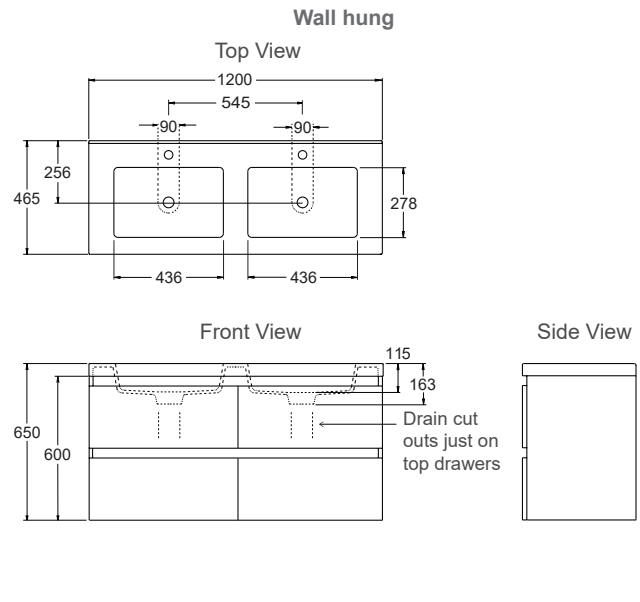

# Valencia™ 1200mm Vanity - Double Bowl

The largest vanity in the range providing extra bench space for bathroom necessities.

Floor standing

Wall hung

**Features**

- Floor-standing or wall-hung.
- 3 colour options.
- Optional coloured insert strips for white cabinet.
- Double integrated bowls with overflows.
- Two pre-drilled tap holes.
- Four spacious soft-close drawers for storage.
- Moisture resistant exterior.
- Fully enclosed rear for easy installation.

**Included Components**

- Vanity cabinet.
- Vanity top.
- Chrome overflow cover.

**Technical Details**

Product Codes				
1200mm Vanity - Double Bowl	Floor Standing	Wall Hung	Optional Inserts (For white vanity only)	
White	8954A-0	8953A-0	Double Silver	99768A-0
Salty Elm	8954A-LW	8953A-LW	Salty Elm	99776A-0
Scorched Oak	8954A-DW	8953A-DW	Scorched Oak	99772A-0