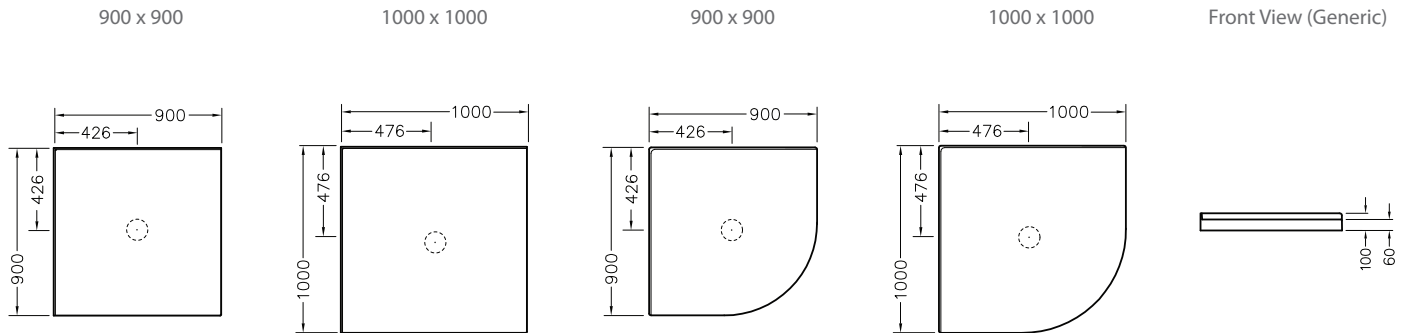

Englefield SlipSafe® Extra Low Profile Shower Trays

Englefield's Slipsafe® Extra Low-Profile shower tray now means entering and exiting the shower is easier and safer. Made of sanitary grade acrylic, and with a sill height of 60mm, the textured tray prevents slipping, making it one of the safest shower tray options around.

Tray Options

Shape: Square or Round.
Size: 1000mm x 1000mm, 900mm x 900mm.

Material/Finish

SlipSafe® textured surface.
 Grade W (low slip probability) in compliance with slip-resistance standard AS/NZS 4586:2004.
 Anti-microbial sanitary grade acrylic.
 Wooden baseboard with fibreglass reinforcement.
 60mm sill height and 40mm upstand.

Included Components

SlipSafe® shower tray with centre waste position.

Optional Accessories

EasyClean Trap (DN40).
 Hi-Flow Waste (DN40).
 Hi-Flow Waste (DN50).

Product Codes

Centre Waste Position	Square	Round
900 x 900mm	23441A-AS-0	23445A-AS-0
1000 x 1000mm	23443A-AS-0	23447A-AS-0