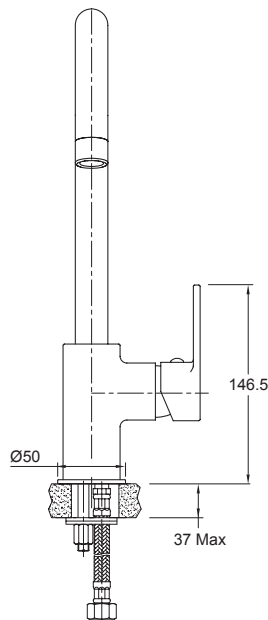

Studio™ Kitchen Mixer

This round geometric tapware range is finished in polished chrome and is easy to install.

Features

- 360° swivel spout.
- Easy to install.
- Hardwearing polished chrome.
- Suitable for mains pressure.

Colour/Finish

Polished chrome.

Material

Metal construction.

Included Components

- Fitting kit.
- Braided hoses.

MAINS PRESSURE
WELS RATING
(4 Star, 7.5L / min)

Technical Details

Side View

Front View

Product Codes	
Studio - Kitchen Mixer	97532A-CP

Trusted in New Zealand Since 1982

New Zealand

133 Diana Drive, Glenfield, Auckland, New Zealand
 PO Box 100-146 NSMC, Auckland, 0745
 Ph: 0800 100 382 Fax: 0800 66 44 88
 www.Englefield.co.nz

All measurements shown are in millimetres.
 Sizes are approximate.

July 2018
 1260240-A04-B