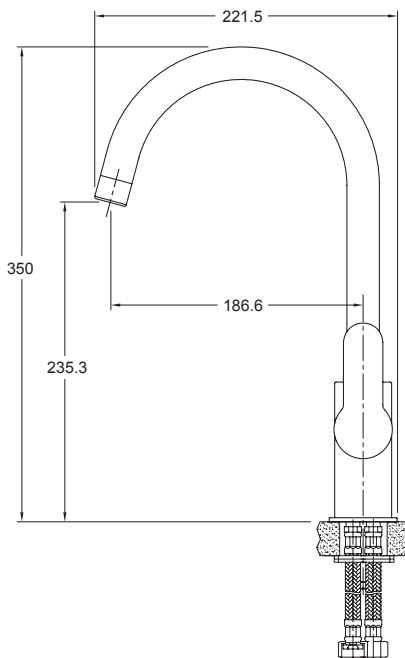

Colour/Finish

Polished chrome.

Material

Metal construction.

Included Components

- Fitting kit.
- Braided hoses.

MAINS PRESSURE
WELS RATING
(4 Star, 7.5L / min)

Technical Details

Side View

Front View

Product Codes	
Studio - Kitchen Mixer	97532A-CP

Trusted in New Zealand Since 1982

New Zealand

133 Diana Drive, Glenfield, Auckland, New Zealand
 PO Box 100-146 NSMC, Auckland, 0745
 Ph: 0800 100 382 Fax: 0800 66 44 88
 www.Englefield.co.nz

All measurements shown are in millimetres.
 Sizes are approximate.

July 2018
 1260240-A04-B