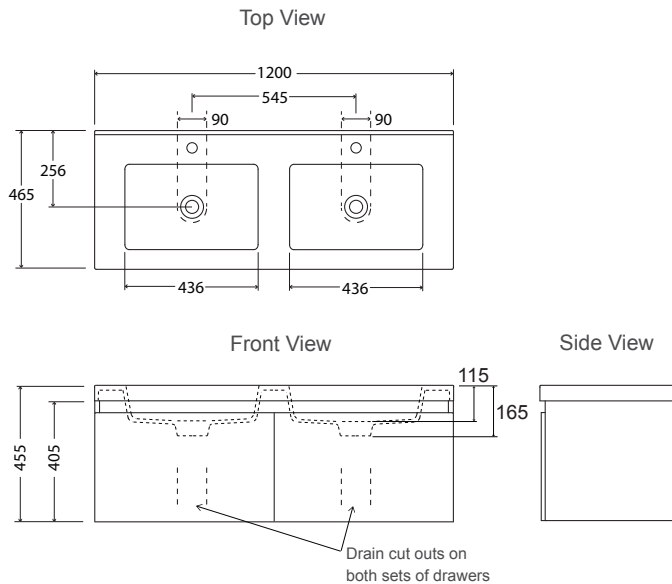

Valencia™ 1200mm Twin Single Drawer Vanity - Double bowl

Classically modern, with clean contemporary lines, this vanity comes with two deep, partitioned drawers and two integrated bowls. It provides functional storage and simultaneous washing for two people with busy lifestyles.

Features

- Wall-hung.
- 3 colour options.
- Optional coloured insert strips for white cabinet.
- Double integrated bowls with overflows.
- Two pre-drilled tap holes.
- Two spacious, deep, soft-close drawers.
- Two sets of partitions for keeping tall products standing upright & organised.
- Moisture resistant exterior.
- Fully enclosed rear for easy installation.

Included Components

- Vanity cabinet.
- Vanity top.
- Chrome overflow covers.

Technical Details

Product Codes			
1200mm Vanity	Wall Hung	Optional Inserts (For white vanity only)	
White	77301A-0	Double Silver	99768A-1D-SH
Salty Elm	77301A-LW	Salty Elm	99776A-1D-LW
Scorched Oak	77301A-DW	Scorched Oak	99772A-1D-DW