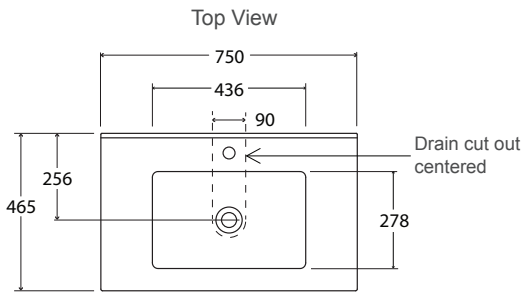

# Valencia™ 750mm Single Drawer Vanity

Neat and compact, with a deep, partitioned drawer providing practical storage for smaller bathroom spaces.

**Features**

- Wall-hung.
- 3 colour options.
- Optional coloured insert strips for white cabinet.
- Single integrated bowl with overflow.
- One pre-drilled tap hole.
- One spacious deep soft-close drawer.
- One set of partitions for keeping tall products standing upright & organised.
- Moisture resistant exterior.
- Fully enclosed rear for easy installation.

**Included Components**

- Vanity cabinet.
- Vanity top.
- Chrome overflow cover

**Technical Details**

Product Codes			
750 mm Vanity	Wall Hung	Optional Inserts (For white vanity only)	
White	77298A-0	Double Silver	99766A-1D-SH
Salty Elm	77298A-LW	Salty Elm	99774A-1D-LW
Scorched Oak	77298A-DW	Scorched Oak	99770A-1D-DW

All measurements shown are in millimetres.  
 Sizes are approximate.

Feb 2019  
 1287692-A04-D