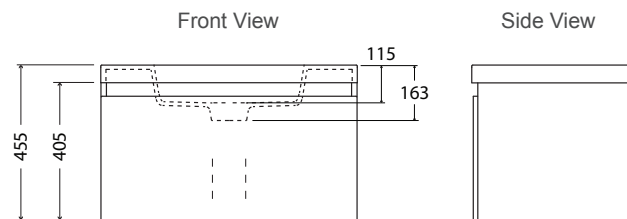

# Valencia™ 750mm Single Drawer Vanity

Neat and compact, with a deep, partitioned drawer providing practical storage for smaller bathroom spaces.

**Features**

- Wall-hung.
- 3 colour options.
- Optional coloured insert strips for white cabinet.
- Single integrated bowl with overflow.
- One pre-drilled tap hole.
- One spacious deep soft-close drawer.
- One set of partitions for keeping tall products standing upright & organised.
- Moisture resistant exterior.
- Fully enclosed rear for easy installation.

**Included Components**

- Vanity cabinet.
- Vanity top.
- Chrome overflow cover

**Technical Details**

Product Codes			
750 mm Vanity	Wall Hung	Optional Inserts (For white vanity only)	
White	77298A-0	Double Silver	99766A-1D-SH
Salty Elm	77298A-LW	Salty Elm	99774A-1D-LW
Scorched Oak	77298A-DW	Scorched Oak	99770A-1D-DW

All measurements shown are in millimetres.  
 Sizes are approximate.

Feb 2019  
 1287692-A04-D