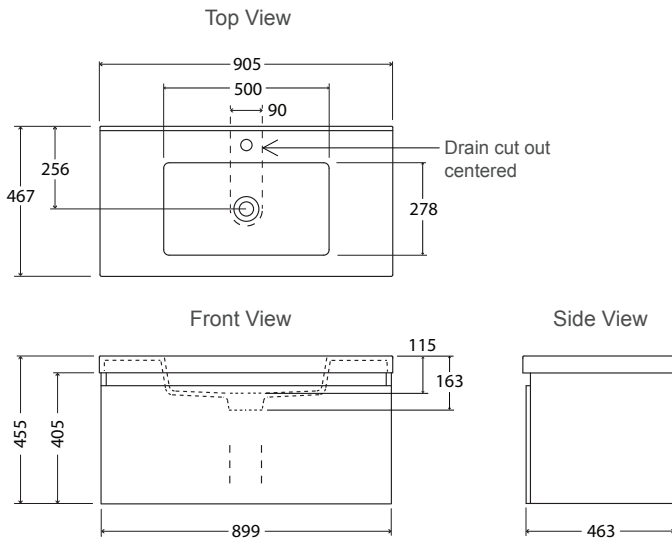

Valencia™ 900mm Single Drawer Vanity

Neat and compact, with a deep, partitioned drawer providing functional storage and generous bench space for day to day items.

Features

- Wall-hung.
- 3 colour options.
- Optional coloured insert strips for white cabinet.
- Single integrated bowl with overflow.
- One pre-drilled tap hole.
- One spacious deep soft-close drawer.
- Two sets of partitions for keeping tall products standing upright & organised.
- Moisture resistant exterior.
- Fully enclosed rear for easy installation.

Included Components

- Vanity cabinet.
- Vanity top.
- Chrome overflow cover

Technical Details

Product Codes			
900mm Vanity	Wall Hung	Optional Inserts (For white vanity only)	
White	77299A-0	Double Silver	99767A-1D-SH
Salty Elm	77299A-LW	Salty Elm	99775A-1D-LW
Scorched Oak	77299A-DW	Scorched Oak	99771A-1D-DW