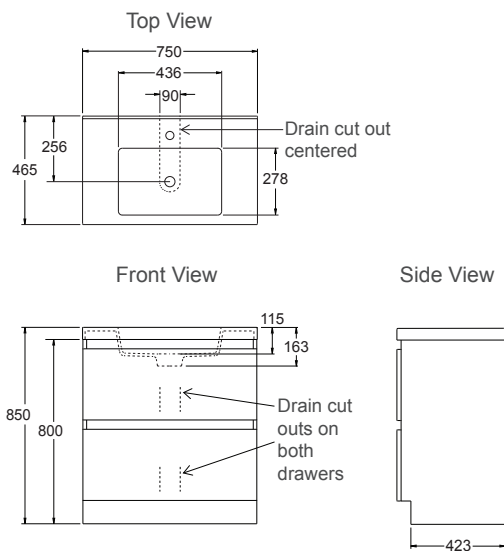

Valencia™ 750mm Vanity

Ideal for smaller bathrooms, but still providing ample storage space.

Floor standing

Wall hung

Features

- Floor-standing or wall-hung.
- 3 colour options.
- Optional coloured insert strips for white cabinet.
- Single integrated bowl with overflow.
- One pre-drilled tap hole.
- Two spacious soft-close drawers for storage.
- Moisture resistant exterior.
- Fully enclosed rear for easy installation.

Included Components

- Vanity cabinet.
- Vanity top.
- Chrome overflow cover.

Technical Details

Floor standing

Wall hung

Product Codes				
750 mm Vanity	Floor Standing	Wall Hung	Optional Inserts (For white vanity only)	
White	99229A-0	99228A-0	Double Silver	99766A-0
Salty Elm	99229A-LW	99228A-LW	Salty Elm	99774A-0
Scorched Oak	99229A-DW	99228A-DW	Scorched Oak	99770A-0