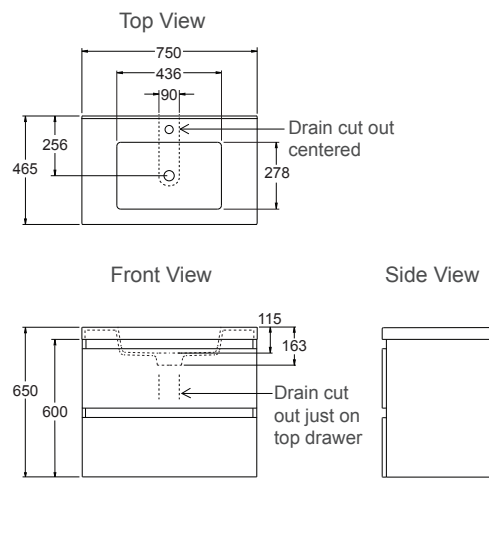

Valencia™ 750mm Vanity

Ideal for smaller bathrooms, but still providing ample storage space.

Floor standing

Wall hung

Features

- Floor-standing or wall-hung.
- 3 colour options.
- Optional coloured insert strips for white cabinet.
- Single integrated bowl with overflow.
- One pre-drilled tap hole.
- Two spacious soft-close drawers for storage.
- Moisture resistant exterior.
- Fully enclosed rear for easy installation.

Included Components

- Vanity cabinet.
- Vanity top.
- Chrome overflow cover.

Technical Details

Floor standing

Wall hung

Product Codes				
750 mm Vanity	Floor Standing	Wall Hung	Optional Inserts (For white vanity only)	
White	99229A-0	99228A-0	Double Silver	99766A-0
Salty Elm	99229A-LW	99228A-LW	Salty Elm	99774A-0
Scorched Oak	99229A-DW	99228A-DW	Scorched Oak	99770A-0

Trusted in New Zealand Since 1982

New Zealand

133 Diana Drive, Glenfield, Auckland, New Zealand
 PO Box 100-146 NSMC, Auckland, 0745
 Ph: 0800 100 382 Fax: 0800 66 44 88
 www.Englefield.co.nz

All measurements shown are in millimetres.
 Sizes are approximate.