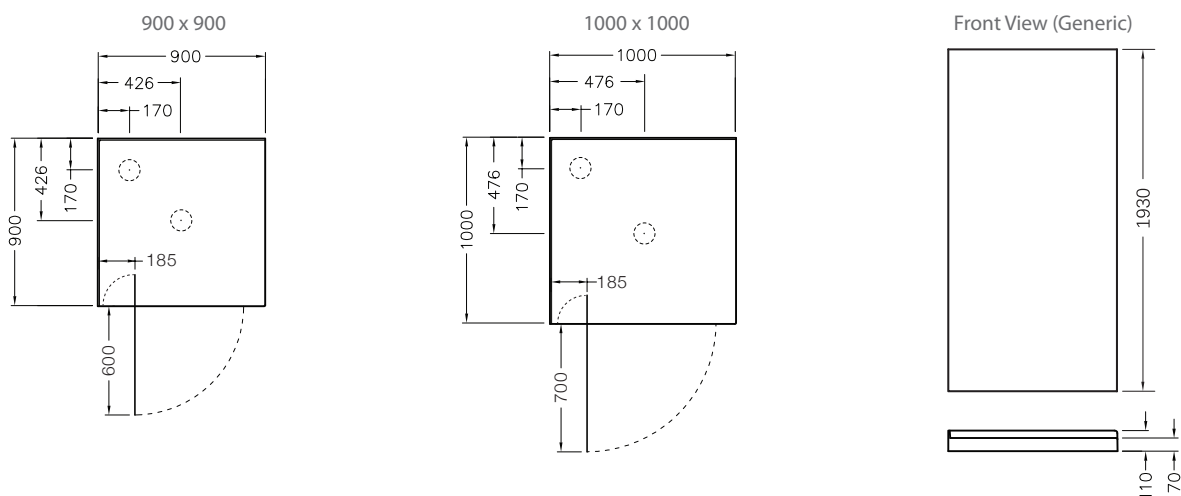

Product Codes

1000 x 1000mm	Black		White		Polished Silver		Satin Silver	
	Rear Waste	Centre Waste	Rear Waste	Centre Waste	Rear Waste	Centre Waste	Rear Waste	Centre Waste
Corner Contour Plus Wall	706740A-BL	706738A-BL	706740A-0	706738A-0	706740A-SHP	706738A-SHP	706740A-SS	706738A-SS
Flat Wall	706741A-BL	706739A-BL	706741A-0	706739A-0	706741A-SHP	706739A-SHP	706741A-SS	706739A-SS
Tile Wall	706811A-BL	706810A-BL	706811A-0	706810A-0	706811A-SHP	706810A-SHP	706811A-SS	706810A-SS

900 x 900mm	Black		White		Polished Silver		Satin Silver	
	Rear Waste	Centre Waste	Rear Waste	Centre Waste	Rear Waste	Centre Waste	Rear Waste	Centre Waste
Corner Contour Plus Wall	706744A-BL	706742A-BL	706744A-0	706742A-0	706744A-SHP	706742A-SHP	706744A-SS	706742A-SS
Flat Wall	706745A-BL	706743A-BL	706745A-0	706743A-0	706745A-SHP	706743A-SHP	706745A-SS	706743A-SS
Tile Wall	706813A-BL	706812A-BL	706813A-0	706812A-0	706813A-SHP	706812A-SHP	706813A-SS	706812A-SS

Trusted in New Zealand Since 1982

New Zealand

133 Diana Drive, Glenfield, Auckland, NZ
PO Box 100-146 NSMC, Auckland, 0745
Ph: 0800 100 382 Fax: 0800 66 44 88
www.engagefield.co.nz

Australia

PO Box 154, Clifton Hill, Vic 3068
Ph: 1800 ENGLEFIELD (1800 364 533)
www.engagefield.com

All measurements shown are in millimetres. Sizes are approximate.

July 2019
1367347-A04-E