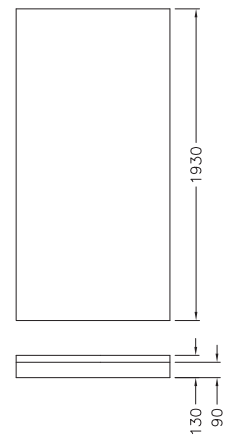

**Valencia™ Elite Square Corner Pivot Shower - 750x900mm, 900x750mm**

The Valencia Elite Square Pivot Shower combines exceptional performance with ease of installation. Beautifully engineered, this shower is available in a range of finishes, sizes and wall options. The enclosure features a fully reversible door boasting 6mm toughened safety glass with Englefield CleanLess® glass treatment. The Quick-Fit tray features an ultra high 40mm upstand for maximum watertightness, ensuring long lasting performance.

Note: Tapware and accessories illustrated in photography are not included

**Shower Options**

**Frame:** White, Polished Silver, Satin Silver.  
**Size:** 900x750mm, 750x900mm.  
**Wall:** Corner Contour Plus, Flat or Tile Option.  
**Tray:** Centre waste.  
**Height:** 2020mm (1930mm without tray).

**Optional Accessories**

Hi-Flow Waste Outlet.

900 x 750 RH

900 x 750 LH

750 x 900 RH

750 x 900 LH

Front View (Generic)

**Product Codes**

900 x 750mm	White		Polished Silver		Satin Silver	
	LH	RH	LH	RH	LH	RH
Corner Contour Plus Wall	706746A-0	706747A-0	706746A-SHP	706747A-SHP	706746A-SS	706747A-SS
Flat Wall	706748A-0	706749A-0	706748A-SHP	706749A-SHP	706748A-SS	706749A-SS
Tile Wall	706814A-0	706815A-0	706814A-SHP	706815A-SHP	706814A-SS	706815A-SS