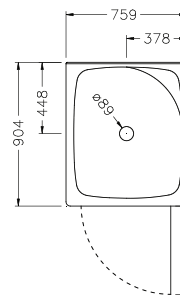

Note: Tapware and accessories illustrated in photography are not included

**Shower Options**

**Frame:** White, Polished Silver, Satin Silver.  
**Size:** 900x750mm, 750x900mm.  
**Wall:** Corner Contour Plus, Flat or Tile Option.  
**Tray:** Centre waste.  
**Height:** 2020mm (1930mm without tray).

**Optional Accessories**

Hi-Flow Waste Outlet.

900 x 750 RH

900 x 750 LH

750 x 900 RH

750 x 900 LH

Front View (Generic)

**Product Codes**

900 x 750mm	White		Polished Silver		Satin Silver	
	LH	RH	LH	RH	LH	RH
Corner Contour Plus Wall	706746A-0	706747A-0	706746A-SHP	706747A-SHP	706746A-SS	706747A-SS
Flat Wall	706748A-0	706749A-0	706748A-SHP	706749A-SHP	706748A-SS	706749A-SS
Tile Wall	706814A-0	706815A-0	706814A-SHP	706815A-SHP	706814A-SS	706815A-SS

750 x 900mm	White		Polished Silver		Satin Silver	
	LH	RH	LH	RH	LH	RH
Corner Contour Plus Wall	706750A-0	706751A-0	706750A-SHP	706751A-SHP	706750A-SS	706751A-SS
Flat Wall	706752A-0	706753A-0	706752A-SHP	706753A-SHP	706752A-SS	706753A-SS
Tile Wall	706816A-0	706817A-0	706816A-SHP	706817A-SHP	706816A-SS	706817A-SS