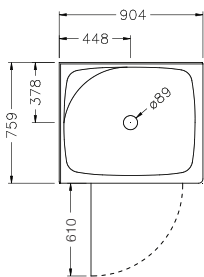

**Valencia™ Elite Square Corner Pivot Shower - 750x900mm, 900x750mm**

The Valencia Elite Square Pivot Shower combines exceptional performance with ease of installation. Beautifully engineered, this shower is available in a range of finishes, sizes and wall options. The enclosure features a fully reversible door boasting 6mm toughened safety glass with Englefield CleanLess® glass treatment. The Quick-Fit tray features an ultra high 40mm upstand for maximum watertightness, ensuring long lasting performance.

Note: Tapware and accessories illustrated in photography are not included

**Shower Options**

**Frame:** White, Polished Silver, Satin Silver.  
**Size:** 900x750mm, 750x900mm.  
**Wall:** Corner Contour Plus, Flat or Tile Option.  
**Tray:** Centre waste.  
**Height:** 2020mm (1930mm without tray).

**Optional Accessories**

Hi-Flow Waste Outlet.

900 x 750 RH

900 x 750 LH

750 x 900 RH

750 x 900 LH

Front View (Generic)

**Product Codes**

750 x 900mm	White		Polished Silver		Satin Silver	
	LH	RH	LH	RH	LH	RH
Corner Contour Plus Wall	706750A-0	706751A-0	706750A-SHP	706751A-SHP	706750A-SS	706751A-SS
Flat Wall	706752A-0	706753A-0	706752A-SHP	706753A-SHP	706752A-SS	706753A-SS
Tile Wall	706816A-0	706817A-0	706816A-SHP	706817A-SHP	706816A-SS	706817A-SS