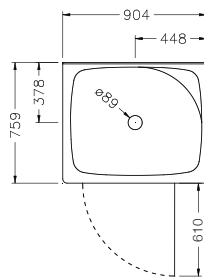

**Valencia™ Elite Square Corner Pivot Shower - 750x900mm, 900x750mm**

The Valencia Elite Square Pivot Shower combines exceptional performance with ease of installation. Beautifully engineered, this shower is available in a range of finishes, sizes and wall options. The enclosure features a fully reversible door boasting 6mm toughened safety glass with Englefield CleanLess® glass treatment. The Quick-Fit tray features an ultra high 40mm upstand for maximum watertightness, ensuring long lasting performance.

Note: Tapware and accessories illustrated in photography are not included

**Shower Options**

**Frame:** White, Polished Silver, Satin Silver.  
**Size:** 900x750mm, 750x900mm.  
**Wall:** Corner Contour Plus, Flat or Tile Option.  
**Tray:** Centre waste.  
**Height:** 2020mm (1930mm without tray).

**Optional Accessories**

Hi-Flow Waste Outlet.

900 x 750 RH

900 x 750 LH

750 x 900 RH

750 x 900 LH

Front View (Generic)

**Product Codes**