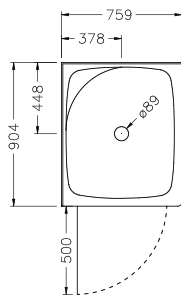

**Valencia™ Elite Square Corner Pivot Shower - 750x900mm, 900x750mm**

The Valencia Elite Square Pivot Shower combines exceptional performance with ease of installation. Beautifully engineered, this shower is available in a range of finishes, sizes and wall options. The enclosure features a fully reversible door boasting 6mm toughened safety glass with Englefield CleanLess® glass treatment. The Quick-Fit tray features an ultra high 40mm upstand for maximum watertightness, ensuring long lasting performance.

Note: Tapware and accessories illustrated in photography are not included

**Shower Options**

**Frame:** White, Polished Silver, Satin Silver.  
**Size:** 900x750mm, 750x900mm.  
**Wall:** Corner Contour Plus, Flat or Tile Option.  
**Tray:** Centre waste.  
**Height:** 2020mm (1930mm without tray).

**Optional Accessories**

Hi-Flow Waste Outlet.

900 x 750 RH

900 x 750 LH

750 x 900 RH

750 x 900 LH

Front View (Generic)

**Product Codes**

900 x 750mm	White		Polished Silver		Satin Silver	
	LH	RH	LH	RH	LH	RH
Corner Contour Plus Wall	706746A-0	706747A-0	706746A-SHP	706747A-SHP	706746A-SS	706747A-SS
Flat Wall	706748A-0	706749A-0	706748A-SHP	706749A-SHP	706748A-SS	706749A-SS
Tile Wall	706814A-0	706815A-0	706814A-SHP	706815A-SHP	706814A-SS	706815A-SS