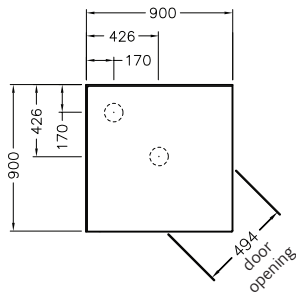

Valencia™ Elite Square Sliding Shower - 1000mm, 900mm

The Valencia Elite Square Sliding Shower combines exceptional performance with ease of installation. Beautifully engineered, this shower is available in a range of finishes, sizes and wall options. The enclosure features twin opening doors with 6mm toughened safety glass and full height handles. The Quick-Fit low profile tray features an ultra high 40mm upstand for maximum watertightness, ensuring long lasting performance.

Note: Tapware and accessories illustrated in photography are not included

Shower Options

Frame: White, Polished Silver, Satin Silver.
Size: 1000x1000mm, 900x900mm.
Wall: Corner Contour, Flat or Tile Option.
Tray: Centre or rear corner waste.
Height: 2000mm (1930mm without tray).

Optional Accessories

Hi-Flow Waste Outlet.

900 x 900

1000 x 1000

Front View (Generic)

Product Codes

| 1000 x 1000mm | White | | Polished Silver | | Satin Silver | |
|--------------------------|------------|--------------|-----------------|--------------|--------------|--------------|
| | Rear Waste | Centre Waste | Rear Waste | Centre Waste | Rear Waste | Centre Waste |
| Corner Contour Plus Wall | 706802A-0 | 706800A-0 | 706802A-SHP | 706800A-SHP | 706802A-SS | 706800A-SS |
| Flat Wall | 706803A-0 | 706801A-0 | 706803A-SHP | 706801A-SHP | 706803A-SS | 706801A-SS |
| Tile Wall | 706842A-0 | 706841A-0 | 706842A-SHP | 706841A-SHP | 706842A-SS | 706841A-SS |

All measurements shown are in millimetres. Sizes are approximate.

July 2019
 1381760-A04-A