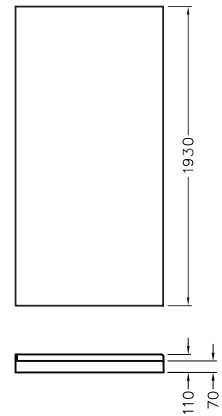

Note: Tapware and accessories illustrated in photography are not included

Shower Options

Frame: White, Polished Silver, Satin Silver.
Size: 1000x1000mm, 900x900mm.
Wall: Corner Contour, Flat or Tile Option.
Tray: Centre or rear corner waste.
Height: 2000mm (1930mm without tray).

Optional Accessories

Hi-Flow Waste Outlet.

900 x 900

1000 x 1000

Front View (Generic)

Product Codes

| 1000 x 1000mm | White | | Polished Silver | | Satin Silver | |
|--------------------------|------------|--------------|-----------------|--------------|--------------|--------------|
| | Rear Waste | Centre Waste | Rear Waste | Centre Waste | Rear Waste | Centre Waste |
| Corner Contour Plus Wall | 706802A-0 | 706800A-0 | 706802A-SHP | 706800A-SHP | 706802A-SS | 706800A-SS |
| Flat Wall | 706803A-0 | 706801A-0 | 706803A-SHP | 706801A-SHP | 706803A-SS | 706801A-SS |
| Tile Wall | 706842A-0 | 706841A-0 | 706842A-SHP | 706841A-SHP | 706842A-SS | 706841A-SS |

| 900 x 900mm | White | | Polished Silver | | Satin Silver | |
|--------------------------|------------|--------------|-----------------|--------------|--------------|--------------|
| | Rear Waste | Centre Waste | Rear Waste | Centre Waste | Rear Waste | Centre Waste |
| Corner Contour Plus Wall | 706806A-0 | 706804A-0 | 706806A-SHP | 706804A-SHP | 706806A-SS | 706804A-SS |
| Flat Wall | 706807A-0 | 706805A-0 | 706807A-SHP | 706805A-SHP | 706807A-SS | 706805A-SS |
| Tile Wall | 706844A-0 | 706843A-0 | 706844A-SHP | 706843A-SHP | 706844A-SS | 706843A-SS |

All measurements shown are in millimetres. Sizes are approximate.

July 2019
 1381760-A04-A