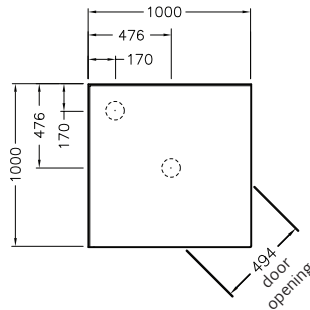

Valencia™ Elite Square Sliding Shower - 1000mm, 900mm

The Valencia Elite Square Sliding Shower combines exceptional performance with ease of installation. Beautifully engineered, this shower is available in a range of finishes, sizes and wall options. The enclosure features twin opening doors with 6mm toughened safety glass and full height handles. The Quick-Fit low profile tray features an ultra high 40mm upstand for maximum watertightness, ensuring long lasting performance.

Note: Tapware and accessories illustrated in photography are not included

Shower Options

Frame: White, Polished Silver, Satin Silver.
Size: 1000x1000mm, 900x900mm.
Wall: Corner Contour, Flat or Tile Option.
Tray: Centre or rear corner waste.
Height: 2000mm (1930mm without tray).

Optional Accessories

Hi-Flow Waste Outlet.

900 x 900

1000 x 1000

Front View (Generic)

Product Codes

| 1000 x 1000mm | White | | Polished Silver | | Satin Silver | |
|--------------------------|------------|--------------|-----------------|--------------|--------------|--------------|
| | Rear Waste | Centre Waste | Rear Waste | Centre Waste | Rear Waste | Centre Waste |
| Corner Contour Plus Wall | 706802A-0 | 706800A-0 | 706802A-SHP | 706800A-SHP | 706802A-SS | 706800A-SS |
| Flat Wall | 706803A-0 | 706801A-0 | 706803A-SHP | 706801A-SHP | 706803A-SS | 706801A-SS |
| Tile Wall | 706842A-0 | 706841A-0 | 706842A-SHP | 706841A-SHP | 706842A-SS | 706841A-SS |

All measurements shown are in millimetres. Sizes are approximate.

July 2019
 1381760-A04-A