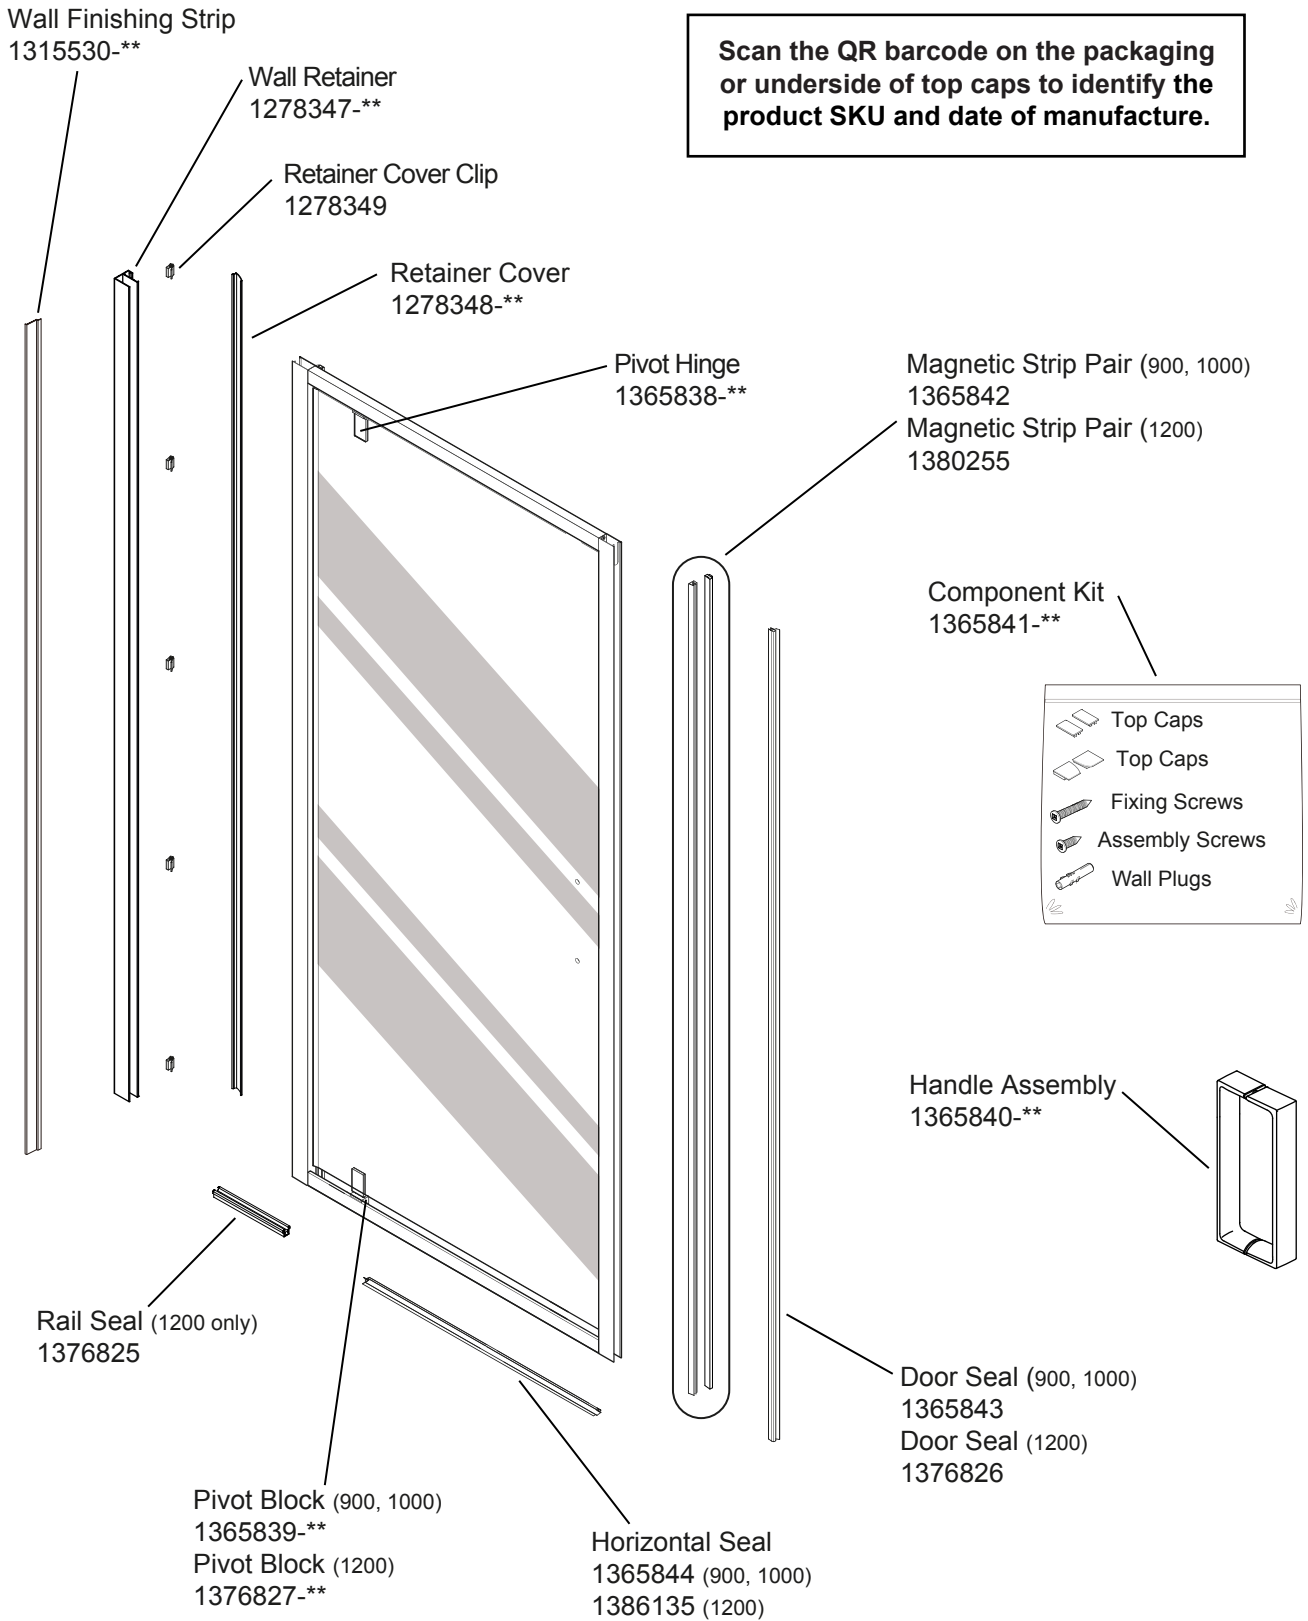

SPARE PARTS

Scan the QR barcode on the packaging or underside of top caps to identify the product SKU and date of manufacture.

** Colour code must be specified when ordering